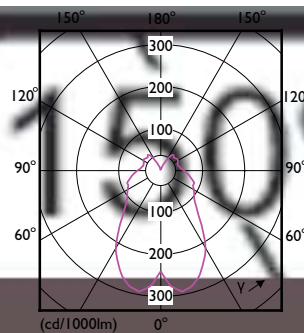

MASTER LEDcandle DiamondSpark

Approval and Application

Energy Consumption kWh/1000 h	6 kWh

Operating and Electrical

Input Frequency	50 to 60 Hz
Voltage (Nom)	220-240 V
Wattage Equivalent	40 W
Starting Time (Nom)	0.5 s

General Information

Nominal Lifetime (Nom)	25000 h
Switching Cycle	50,000X

Light Technical

Colour Code	822-827
Colour Rendering Index (Nom)	80
Llmf At End Of Nominal Lifetime (Nom)	70 %
Luminous Flux (Nom)	470 lm

Mechanical and Housing

Bulb Finish	Clear

Controls and Dimming

Order Code	Full Product Name	Dimmable
929001140408	MASTER LEDcandle DT 6-40W E14 B38 CL_AP	Yes
929002491602	MASTER LEDlustre DT 5.5-40W E27 P48 CL	Only with specific dimmers

Operating and Electrical

Order Code	Full Product Name	Power (Rated) (Nom)
929001140408	MASTER LEDcandle DT 6-40W E14 B38 CL_AP	6 W

Order Code	Full Product Name	Power (Rated) (Nom)
929002491602	MASTER LEDlustre DT 5.5-40W E27 P48 CL	5.5 W

General Information

Order Code	Full Product Name	Cap-Base
929001140408	MASTER LEDcandle DT 6-40W E14 B38 CL_AP	E14

Order Code	Full Product Name	Cap-Base
929002491602	MASTER LEDlustre DT 5.5-40W E27 P48 CL	E27

Light Technical

Order Code	Full Product Name	Correlated Colour Temperature (Nom)
929001140408	MASTER LEDcandle DT 6-40W E14 B38 CL_AP	- K

Order Code	Full Product Name	Correlated Colour Temperature (Nom)
929002491602	MASTER LEDlustre DT 5.5-40W E27 P48 CL	2200, 2700 K

Mechanical and Housing

Order Code	Full Product Name	Bulb Shape
929001140408	MASTER LEDcandle DT 6-40W E14 B38 CL_AP	B38

Order Code	Full Product Name	Bulb Shape
929002491602	MASTER LEDlustre DT 5.5-40W E27 P48 CL	P48

Temperature

Order Code	Full Product Name	T-Case Maximum (Nom)
929001140408	MASTER LEDcandle DT 6-40W E14 B38 CL_AP	95 °C
929002491602	MASTER LEDlustre DT 5.5-40W E27 P48 CL	80 °C

MASTER LEDcandle DiamondSpark