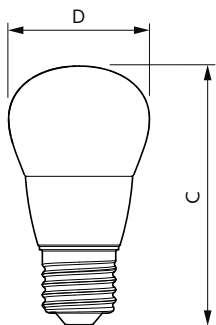

Application

- Hotels, restaurants, bars, cafés
- Chandelier or modern luminaire

Versions

Dimensional drawing

Product	D	C
MASTER LEDcandle DT 6-40W E14 B38 CL_AP	38 mm	113 mm

Product	D	C
MASTER LEDlustre DT 5.5-40W E27 P48 CL	50 mm	93 mm