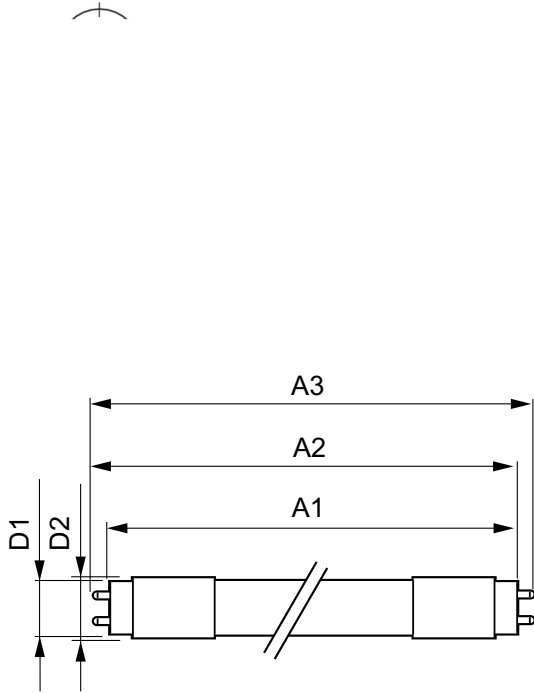

MASTER LEDtube EM/Mains

Dimensional drawing

Product	D1	D2	C1
MASTER LEDtube Starter EMP	3 mm	21.5 mm	34.5 mm

Product	D1	D2	A1	A2	A3
MASTER LEDtube 1200mm HO 14W830 T8	25.8 mm	28 mm	1198.2 mm	1205.3 mm	1212.4 mm
MASTER LEDtube 1200mm HO 14W865 T8	25.8 mm	28 mm	1198.2 mm	1205.3 mm	1212.4 mm
MASTER LEDtube 1200mm HO 14W840 T8	25.8 mm	28 mm	1198.2 mm	1205.3 mm	1212.4 mm
MASTER LEDtube 1500mm HO 18.2W 865 T8	25.8 mm	28 mm	1498.8 mm	1505.9 mm	1513 mm
MASTER LEDtube 1500mm HO 18.2W 840 T8	25.8 mm	28 mm	1498.8 mm	1505.9 mm	1513 mm
MASTER LEDtube 1500mm HO 18.2W 830 T8	25.8 mm	28 mm	1498.8 mm	1505.9 mm	1513 mm
MASTER LEDtube 1200mm HO VWV 18W 865 T8	25.8 mm	28 mm	1198.2 mm	1205.3 mm	1212.4 mm
MASTER LEDtube 600mm HO VWV 10W 865 T8	25.8 mm	28 mm	588.6 mm	595.6 mm	602.6 mm
MASTER LEDtube 1200mm HO VWV 18W 840 T8	25.8 mm	28 mm	1198.2 mm	1205.3 mm	1212.4 mm

Operating and Electrical

Input Frequency	50 to 60 Hz

Operating and Electrical

Order Code	Full Product Name	Voltage (Nom)	Power (Rated) (Nom)	Starting Time (Nom)
929000299902	MASTER LEDtube Starter EMP	-	-	-
929001187812	Master LEDTube 1200 mm 18W 865 T8 I W	100-240 V	18 W	0.5 s
929001297608	MASTER LEDtube STD 1200mm 10.5W840 T8 I	220-240 V	10.5 W	0.5 s

Order Code	Full Product Name	Voltage (Nom)	Power (Rated) (Nom)	Starting Time (Nom)
929001297708	MASTER LEDtube STD 1200mm 10.5W865 T8 I	220-240 V	10.5 W	0.5 s
929001187912	Master LEDTube 600 mm 10W 840 T8 I W	100-240 V	10 W	0.5 s
929001299208	MASTER LEDtube 1200mm HO 14W830 T8	220-240 V	14 W	0.5 s