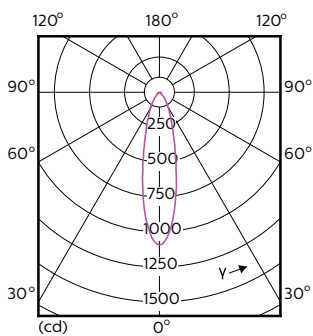

Light Technical

Order Code	Full Product Name	Beam Angle (Nom)	Correlated Color Temperature (Nom)	Luminous Intensity (Nom)
929001347008	MAS LED ExpertColor 5.5-50W GU10 927 24D	24 degree(s)	2700 K	1,000 cd
929001347108	MAS LED ExpertColor 5.5-50W GU10 930 24D	24 degree(s)	3000 K	1,000 cd
929001347308	MAS LED ExpertColor 5.5-50W GU10 927 36D	36 degree(s)	2700 K	800 cd
929001347408	MAS LED ExpertColor 5.5-50W GU10 930 36D	36 degree(s)	3000 K	800 cd