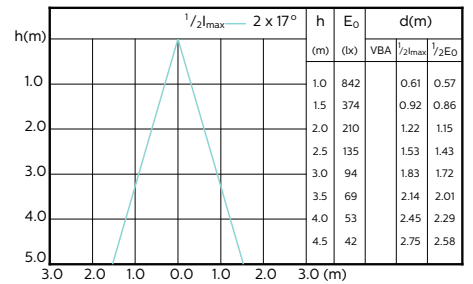

Accent Diagram - MAS LED ExpertColor
5.5-50W GU10 930 36D

Beam Diagrams

Beam diagram - MAS LED ExpertColor 5.5-50W
GU10 927 24D

Beam diagram - MAS LED ExpertColor 5.5-50W
GU10 930 24D

Beam diagram - MAS LED ExpertColor 5.5-50W
GU10 927 36D