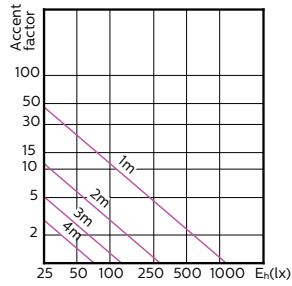

Light Technical

Order Code	Full Product Name	Beam Angle (Nom)	Correlated Color Temperature (Nom)	Luminous Intensity (Nom)
929001347008	MAS LED ExpertColor 5.5-50W GU10 927 24D	24 degree(s)	2700 K	1,000 cd
929001347108	MAS LED ExpertColor 5.5-50W GU10 930 24D	24 degree(s)	3000 K	1,000 cd
929001347308	MAS LED ExpertColor 5.5-50W GU10 927 36D	36 degree(s)	2700 K	800 cd
929001347408	MAS LED ExpertColor 5.5-50W GU10 930 36D	36 degree(s)	3000 K	800 cd

120°

180°

MASTER LEDspot ExpertColor MV

Accent Diagrams

Accent Diagram - MAS LED ExpertColor
5.5-50W GU10 927 24D

Accent Diagram - MAS LED ExpertColor
5.5-50W GU10 930 24D

Accent Diagram - MAS LED ExpertColor
5.5-50W GU10 927 36D