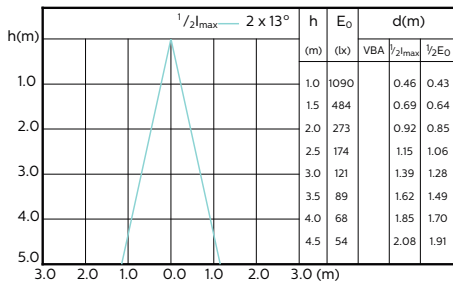

Beam Diagrams

Beam diagram - MAS LED ExpertColor 5.5-50W
GU10 927 24D