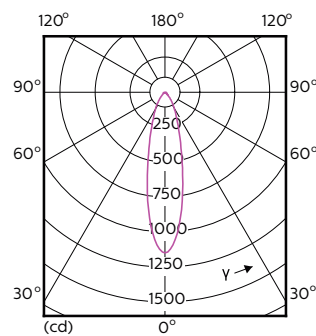

Light Technical

Order Code	Full Product Name	Beam Angle (Nom)	Correlated Color Temperature (Nom)	Luminous Intensity (Nom)
929001347008	MAS LED ExpertColor 5.5-50W GU10 927 24D	24 degree(s)	2700 K	1,000 cd
929001347108	MAS LED ExpertColor 5.5-50W GU10 930 24D	24 degree(s)	3000 K	1,000 cd
929001347308	MAS LED ExpertColor 5.5-50W GU10 927 36D	36 degree(s)	2700 K	800 cd
929001347408	MAS LED ExpertColor 5.5-50W GU10 930 36D	36 degree(s)	3000 K	800 cd