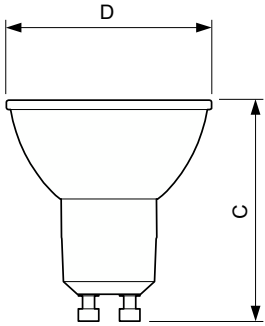

Application

- Hospitality
- Retail
- Residential

MASTER LEDspot ExpertColor MV

Dimensional drawing

Product	D	C
MAS LED ExpertColor 5.5-50W GU10 927 24D	50 mm	54 mm
MAS LED ExpertColor 5.5-50W GU10 927 36D	50 mm	54 mm
MAS LED ExpertColor 5.5-50W GU10 930 24D	50 mm	54 mm
MAS LED ExpertColor 5.5-50W GU10 930 36D	50 mm	54 mm