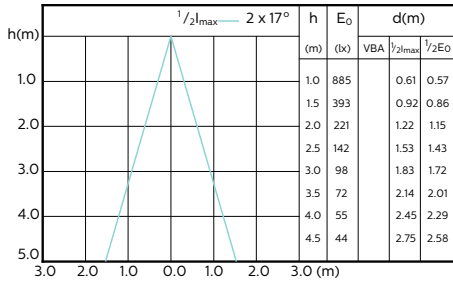

MASTER LEDspot ExpertColor MV

Beam Diagrams

Beam diagram - MAS LED ExpertColor 5.5-50W
GU10 930 36D