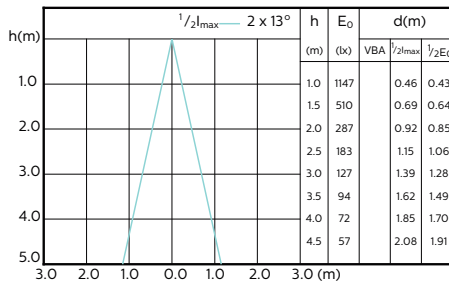

Beam diagram - MAS LED ExpertColor 5.5-50W
GU10 930 24D