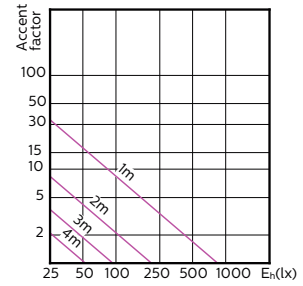

Light Technical

Order Code	Full Product Name	Beam Angle (Nom)	Correlated Color Temperature (Nom)	Luminous Intensity (Nom)
929001347008	MAS LED ExpertColor 5.5-50W GU10 927 24D	24 degree(s)	2700 K	1,000 cd
929001347108	MAS LED ExpertColor 5.5-50W GU10 930 24D	24 degree(s)	3000 K	1,000 cd
929001347308	MAS LED ExpertColor 5.5-50W GU10 927 36D	36 degree(s)	2700 K	800 cd
929001347408	MAS LED ExpertColor 5.5-50W GU10 930 36D	36 degree(s)	3000 K	800 cd

120°

180°

MASTER LEDspot ExpertColor MV

Accent Diagrams

Accent Diagram - MAS LED ExpertColor
5.5-50W GU10 927 24D

Accent Diagram - MAS LED ExpertColor
5.5-50W GU10 930 24D

Accent Diagram - MAS LED ExpertColor
5.5-50W GU10 927 36D