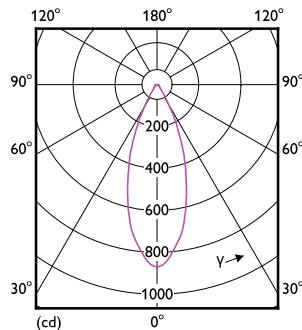

Order Code	Full Product Name	Beam Angle (Nom)	Colour Code	Correlated Colour Temperature (Nom)	Luminous Flux (Nom)
929001874108	ESS LED MR16 4.5-50W 36D 865 SO 100-240V	36 °	865	6500 K	400 lm
929001874208	ESS LED MR16 3-35W 36D 830 SO 100-240V	36 °	830	3000 K	230 lm
929001874308	ESS LED MR16 3-35W 36D 865 SO 100-240V	36 °	865	6500 K	230 lm

Light Technical (2/2)

Order Code	Full Product Name	Luminous Intensity (Nom)
929001240108	Essential LED 5-50W 2700K MR16 24D	1700 cd
929001240208	Essential LED 5-50W 6500K MR16 24D	1700 cd
929001874008	ESS LED MR16 4.5-50W 36D 830 SO 100-240V	700 cd

Order Code	Full Product Name	Luminous Intensity (Nom)
929001874108	ESS LED MR16 4.5-50W 36D 865 SO 100-240V	700 cd
929001874208	ESS LED MR16 3-35W 36D 830 SO 100-240V	550 cd
929001874308	ESS LED MR16 3-35W 36D 865 SO 100-240V	550 cd

Temperature

Order Code	Full Product Name	T-Case Maximum (Nom)
929001240108	Essential LED 5-50W 2700K MR16 24D	76 °C
929001240208	Essential LED 5-50W 6500K MR16 24D	76 °C
929001874008	ESS LED MR16 4.5-50W 36D 830 SO 100-240V	65 °C
929001874108	ESS LED MR16 4.5-50W 36D 865 SO 100-240V	65 °C
929001874208	ESS LED MR16 3-35W 36D 830 SO 100-240V	55 °C
929001874308	ESS LED MR16 3-35W 36D 865 SO 100-240V	55 °C