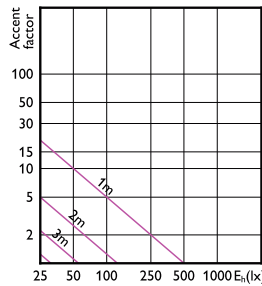

3-35W GU5-3 MR16 36D 865 6500K