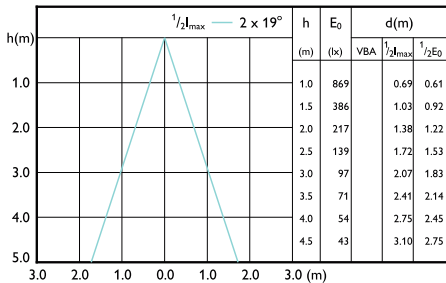

Beam Diagrams

50W GU5-3 MR16 36D 830 3000K