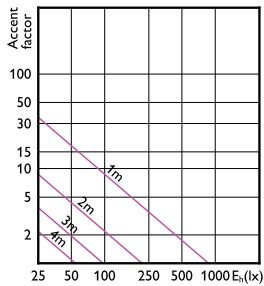

50W GU5-3 MR16 36D 830 3000K