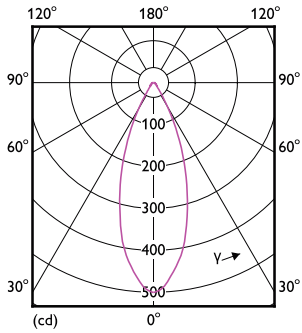

Essential LEDspot MR16

Accent Diagrams