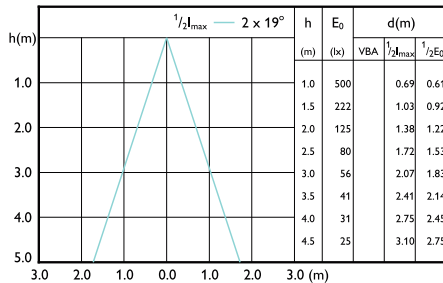

3-35W GU5-3 MR16 36D 865 6500K