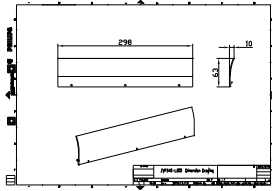

Warnings and Safety

- For outdoor use only.

Product data

General Information		Order product name	
Material	Aluminum	Order product name	ZVP340 L30 glare shield (24 pcs)
Colour	Dark Grey	Order code	911401756422
Mechanical and Housing		SAP numerator – quantity per pack	1
Overall length	298 mm	Numerator – packs per outer box	1
Overall width	10 mm	SAP material	911401756422
Overall height	63 mm	SAP net weight (piece)	2.099 kg
Product Data			
Full product code	911401756422		

UniFlood M

Dimensional drawing

Mechanical accessory