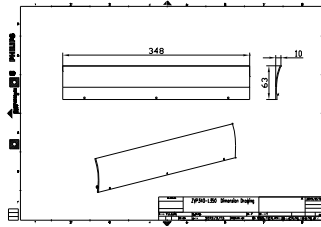

### Product data

General Information	
Material	Aluminum
Colour	Dark Grey
Mechanical and Housing	
Overall length	348 mm
Overall width	10 mm
Overall height	63 mm
Product Data	
Full product code	911401756432

## Dimensional drawing