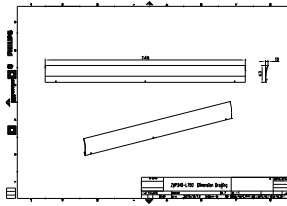

UniFlood M

Dimensional drawing

Mechanical accessory