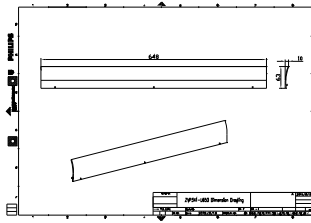

Warnings and Safety

- For outdoor use only.

Product data

General Information		Order product name	
Material	Aluminum	ZVP341 L65 glare shield (6 pcs)	
Colour	Dark Grey	Order code	911401756482
		SAP numerator – quantity per pack	1
		Numerator – packs per outer box	1
		SAP material	911401756482
		SAP net weight (piece)	2.199 kg
Mechanical and Housing			
Overall length	648 mm		
Overall width	10 mm		
Overall height	63 mm		
Product Data			
Full product code	911401756482		

UniFlood M

Dimensional drawing

Mechanical accessory