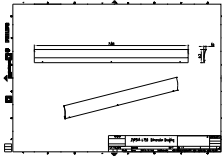

Warnings and Safety

- For outdoor use only.

Product data

General Information		Order product name	ZVP341 L75 glare shield (6 pcs)
Material	Aluminum	Order code	911401756492
Colour	Dark Grey	SAP numerator – quantity per pack	1
		Numerator – packs per outer box	1
		SAP material	911401756492
		SAP net weight (piece)	2.499 kg
Mechanical and Housing			
Overall length	748 mm		
Overall width	10 mm		
Overall height	63 mm		
Product Data			
Full product code	911401756492		

UniFlood M

Dimensional drawing

Mechanical accessory