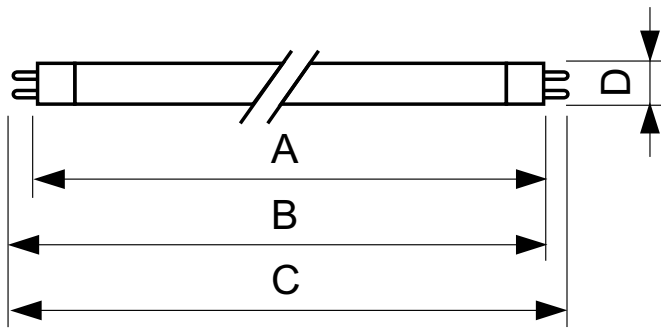

Warnings and Safety

- 20,000 hours lifetime (50% survival point, 3 hour cycle) with preheat ballast which is ENEC compliant. Lifetime performance may differ on non-ENEC compliant ballasts.

Product data

General information		Colour Rendering Index,horiz (Max)	
Cap base	G5 [G5]	Colour Rendering Index,horiz (Min)	85
Life to 50% failures preheat (nom.)	20000 h	Colour Rendering Index,horiz (Nom)	80
LSF preheat 2,000 hours rated	98 %	LLMF 2000 h Rated	82
LSF preheat 4,000 hours rated	97 %	LLMF 4000 h Rated	94 %
LSF preheat 6,000 hours rated	95 %	LLMF 6000 h Rated	92 %
LSF preheat 8,000 hours rated	93 %	LLMF 8000 h Rated	91 %
LSF preheat 16,000 hours rated	70 %	LLMF 12000 h Rated	90 %
LSF preheat 20,000 hours rated	50 %	LLMF 16000 h Rated	88 %
		LLMF 20000 h Rated	87 %
			86 %
Light technical		Operating and electrical	
Colour Code	830 [CCT of 3,000 K]	Power (Rated) (Nom)	20.8 W
Lamp Luminous Flux 25°C EL (Nom)	2100 lm	Lamp current (nom.)	0.170 A
Lamp Luminous Flux (Nom)	1950 lm		
Colour Designation	Warm white (WW)	Temperature	
Luminous Efficacy (@ Max Lumen, Rated) (Nom)	101 lm/W	Design temperature (nom.)	30 °C
Colour Temperature, horizontal (Nom)	3000 K		
Lamp Luminous Efficacy EM (Nom)	94 lm/W		

TL5 Essential HE Super 80

Controls and dimming	
Dimmable	No
Mechanical and housing	
Bulb shape	T5 [16 mm (T5)]
Approval and application	
Mercury (Hg) content (nom.)	2.0 mg
Energy consumption kWh/1,000 hours	23 kWh
Product data	
Full product code	871150057037655

Order product name	TL5 Essential 21W/830 1SL/40
EAN/UPC – product	8711500570376
Order code	927926483058
SAP numerator – quantity per pack	1
Numerator – packs per outer box	40
SAP material	927926483058
Copy Net Weight (Piece)	69.500 g

Dimensional drawing

Product	D (max)	A (max)	B (max)	B (min)	C (max)
TL5 Essential 21W/830 1SL/40	17.0 mm	849.0 mm	856.1 mm	853.7 mm	863.2 mm

TL5 Essential 21W/830 1SL/40

Photometric data

LDPO_TL5ESS8_ESS_830-Spectral power distribution Colour