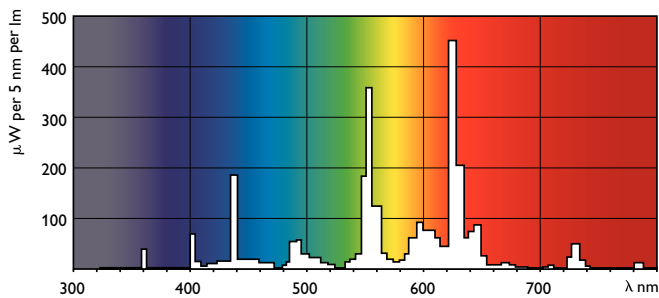

Warnings and Safety

- 20,000 hours lifetime (50% survival point, 3 hour cycle) with preheat ballast which is ENEC compliant. Lifetime performance may differ on non-ENEC compliant ballasts.

Product data

General information		Colour Rendering Index,horiz (Max)	
Cap base	G5 [G5]	Colour Rendering Index,horiz (Min)	85
Life to 50% failures preheat (nom.)	20000 h	Colour Rendering Index,horiz (Nom)	80
LSF preheat 2,000 hours rated	98 %	LLMF 2000 h Rated	82
LSF preheat 4,000 hours rated	97 %	LLMF 4000 h Rated	94 %
LSF preheat 6,000 hours rated	95 %	LLMF 6000 h Rated	92 %
LSF preheat 8,000 hours rated	93 %	LLMF 8000 h Rated	91 %
LSF preheat 16,000 hours rated	70 %	LLMF 12000 h Rated	90 %
LSF preheat 20,000 hours rated	50 %	LLMF 16000 h Rated	88 %
		LLMF 20000 h Rated	87 %
			86 %
Light technical		Operating and electrical	
Colour Code	830 [CCT of 3,000 K]	Power (Rated) (Nom)	20.8 W
Lamp Luminous Flux 25°C EL (Nom)	2100 lm	Lamp current (nom.)	0.170 A
Lamp Luminous Flux (Nom)	1950 lm		
Colour Designation	Warm white (WW)	Temperature	
Luminous Efficacy (@ Max Lumen, Rated) (Nom)	101 lm/W	Design temperature (nom.)	30 °C
Colour Temperature, horizontal (Nom)	3000 K		
Lamp Luminous Efficacy EM (Nom)	94 lm/W		

TL5 Essential HE Super 80

Controls and dimming	
Dimmable	No
Mechanical and housing	
Bulb shape	T5 [16 mm (T5)]
Approval and application	
Mercury (Hg) content (nom.)	2.0 mg
Energy consumption kWh/1,000 hours	23 kWh
Product data	
Full product code	871150057037655

Dimensional drawing

Product	D (max)	A (max)	B (max)	B (min)	C (max)
TL5 Essential 21W/830 1SL/40	17.0 mm	849.0 mm	856.1 mm	853.7 mm	863.2 mm

TL5 Essential 21W/830 1SL/40

Photometric data

LDPO_TL5ESS8_ESS_830-Spectral power distribution Colour