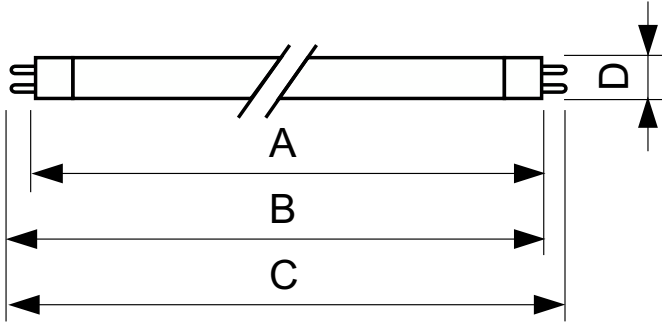

Product data

General Information		Controls and Dimming	
Cap-Base	G5 [G5]	Dimmable	No
Light Technical		Mechanical and Housing	
Color Code	865 [CCT of 6500K]	Bulb Shape	T5 [16 mm (T5)]
Luminous Flux	1,900 lumen	Approval and Application	
Color Designation	Cool Daylight	Mercury (Hg) Content (Nom)	2.0 mg
Correlated Color Temperature (Nom)	6500 K	Product Data	
Luminous Efficacy (rated) (Nom)	84 lm/W	Full product code	871150057041355
Color rendering index (CRI)	82	Order product name	TL5 Essential 21W/865 1SL/40
Operating and Electrical		Order code	927926486558
Power Consumption	20.8 W	Numerator - Quantity Per Pack	1
Lamp Current (Nom)	0.170 A	Numerator - Packs per outer box	40
		Material number (12NC)	927926486558

TL5 Essential HE Super 80

Full product name	TL5 Essential 21W/865 1SL/40
EAN/UPC - Case	8711500570420

Dimensional drawing

Product	D (max)	A (max)	B (max)	B (min)	C (max)
TL5 Essential 21W/865 1SL/40	17.0 mm	849.0 mm	856.1 mm	853.7 mm	863.2 mm