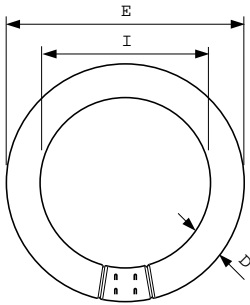

TL-E LIFEMAX

Standard Colours

TL-E 32W/54-765 1CT/20

This circular TL lamp (tube diameter 29 mm) enables omni-directional light distribution. It is suitable for use in a wide range of luminaires for various purposes where color rendering is not important.

Product data

General Information	
Cap base	G10Q [G10q]
Life to 50% failures (nom.)	13000 h
Light Technical	
Colour Code	54-765
Lamp Luminous Flux 25°C EL (Nom)	1750 lm
Colour Designation	Cool Daylight
Lumen maintenance 10,000 hours (nom.)	73 %
Lumen maintenance 2,000 hours (nom.)	83 %
Lumen maintenance 5,000 hours (nom.)	74 %
Colour Temperature, horizontal (Nom)	6200 K
Lamp Luminous Efficacy EM (Nom)	57 lm/W
Colour Rendering Index, horiz (Nom)	72
Operating and Electrical	
Power (Rated) (Nom)	32.0 W
Lamp current (nom.)	0.450 A
Voltage (Nom)	81 V

Controls and Dimming	
Dimmable	Yes
Approval and Application	
Energy efficiency label (EEL)	B
Mercury (Hg) content (nom.)	9 mg
Product Data	
Full product code	871150063387301
Order product name	TL-E 32W/54-765 1CT/20
EAN/UPC – product	8711500633873
Order code	928026305436
Numerator – quantity per pack	1
Numerator – packs per outer box	20
SAP material	928026305436
SAP net weight (piece)	0.180 kg
ILCOS code	FSC-32/62/2A-E-G10q-29/299

TL-E LIFEMAX Standard Colours

Dimensional drawing

Product	D (max)	D (min)	E (min)	E (max)	I (min)	I (max)
TL-E 32W/ 54-765 1CT/20	30.9 mm	27.1 mm	299.0 mm	303.5 mm	241.0 mm	246.0 mm

TL-E 32W/54-765

Photometric data