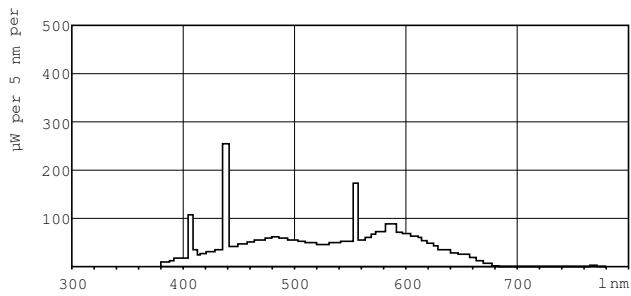

TL-E LIFEMAX

Standard Colours

TL-E 32W/54-765 1CT/20

This circular TL lamp (tube diameter 29 mm) enables omni-directional light distribution. It is suitable for use in a wide range of luminaires for various purposes where color rendering is not important.

Product data

General Information	
Cap base	G10Q [G10q]
Life to 50% failures (nom.)	13000 h
Light Technical	
Colour Code	54-765
Lamp Luminous Flux 25°C EL (Nom)	1750 lm
Colour Designation	Cool Daylight
Lumen maintenance 10,000 hours (nom.)	73 %
Lumen maintenance 2,000 hours (nom.)	83 %
Lumen maintenance 5,000 hours (nom.)	74 %
Colour Temperature, horizontal (Nom)	6200 K
Lamp Luminous Efficacy EM (Nom)	57 lm/W
Colour Rendering Index, horiz (Nom)	72
Operating and Electrical	
Power (Rated) (Nom)	32.0 W
Lamp current (nom.)	0.450 A
Voltage (Nom)	81 V

TL-E LIFEMAX Standard Colours

Dimensional drawing

Product	D (max)	D (min)	E (min)	E (max)	I (min)	I (max)
TL-E 32W/ 54-765 1CT/20	30.9 mm	27.1 mm	299.0 mm	303.5 mm	241.0 mm	246.0 mm

TL-E 32W/54-765

Photometric data