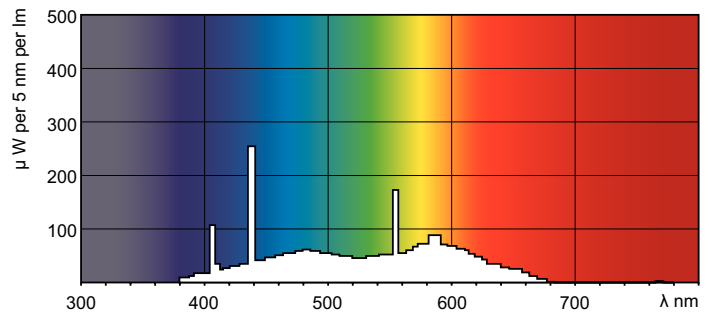

LDPO_TL-ESTD_54-765-Spectral power distribution Colour