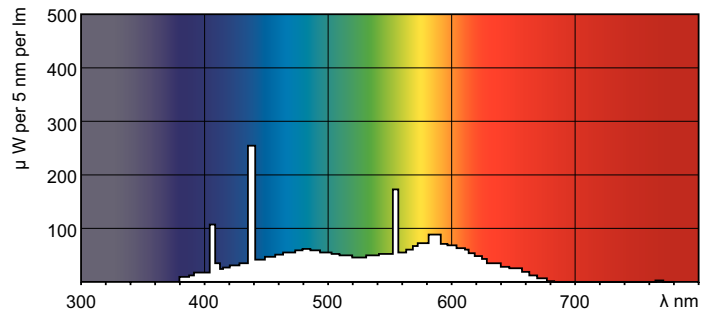

Product data

General Information		Voltage (Nom)	
Cap base	G13 [Medium Bi-Pin Fluorescent]	59 V	
Life to 10% failures (nom.)	10000 h	Controls and Dimming	
Life to 50% failures (nom.)	13000 h	Dimmable	Yes
Light Technical		Approval and Application	
Colour Code	54-765	Energy efficiency label (EEL)	B
Lamp Luminous Flux 25°C EL (Nom)	1050 lm	Mercury (Hg) content (nom.)	8.0 mg
Colour Designation	Cool Daylight	Energy consumption kWh/1,000 hours	22 kWh
Lumen maintenance 10,000 hours (nom.)	75 %	Product Data	
Lumen maintenance 2,000 hours (nom.)	90 %	Full product code	871150070267840
Lumen maintenance 5,000 hours (nom.)	80 %	Order product name	TL-D 18W/54-765 1SL/25
Colour Temperature, horizontal (Nom)	6200 K	EAN/UPC – product	8711500702678
Colour Rendering Index,horiz (Nom)	72	Order code	928048005436
Operating and Electrical		Numerator – quantity per pack	1
Power (Rated) (Nom)	18.0 W	Numerator – packs per outer box	25
Lamp current (nom.)	0.360 A	SAP material	928048005436
		SAP net weight (piece)	0.070 kg

TL-D Standard Colours

ILCOS code

FD-18/62/2A-E-G13

Dimensional drawing

TL-D 18W/54-765

Product	D (max)	A (max)	B (max)	B (min)	C (max)
TL-D 18W/54-765 1SL/25	28 mm	589.8 mm	596.9 mm	594.5 mm	604 mm

Photometric data

LDPB_TL-DSTD_54-765-Spectral power distribution B/W

LDPO_TL-DSTD_54-765-Spectral power distribution Colour

Lifetime

LDLE_TL-DSTD_0001-Life expectancy diagram

LDLE_TL-DSTD_0002-Life expectancy diagram

TL-D Standard Colours