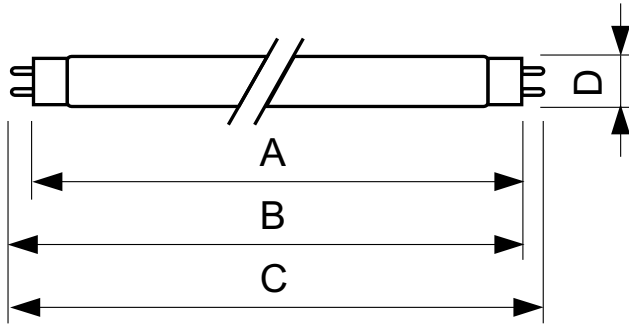

TL-D Standard Colours

TL-D 18W/54-765 1SL/25

Low-pressure mercury discharge lamps with a tubular 26 mm envelope

Warnings and Safety

- A lamp breaking is extremely unlikely to have any impact on your health. If a lamp breaks, ventilate the room for 30 minutes and remove the parts, preferably with gloves. Put them in a sealed plastic bag and take it to your local waste facilities for recycling. Do not use a vacuum cleaner.

Product data

General Information		Voltage (Nom)	
Cap base	G13 [Medium Bi-Pin Fluorescent]	59 V	
Life to 10% failures (nom.)	10000 h	Controls and Dimming	
Life to 50% failures (nom.)	13000 h	Dimmable	Yes
Light Technical		Approval and Application	
Colour Code	54-765	Energy efficiency label (EEL)	B
Lamp Luminous Flux 25°C EL (Nom)	1050 lm	Mercury (Hg) content (nom.)	8.0 mg
Colour Designation	Cool Daylight	Energy consumption kWh/1,000 hours	22 kWh
Lumen maintenance 10,000 hours (nom.)	75 %	Product Data	
Lumen maintenance 2,000 hours (nom.)	90 %	Full product code	871150070267840
Lumen maintenance 5,000 hours (nom.)	80 %	Order product name	TL-D 18W/54-765 1SL/25
Colour Temperature, horizontal (Nom)	6200 K	EAN/UPC – product	8711500702678
Colour Rendering Index,horiz (Nom)	72	Order code	928048005436
Operating and Electrical		Numerator – quantity per pack	1
Power (Rated) (Nom)	18.0 W	Numerator – packs per outer box	25
Lamp current (nom.)	0.360 A	SAP material	928048005436
		SAP net weight (piece)	0.070 kg

TL-D Standard Colours

ILCOS code

FD-18/62/2A-E-G13

Dimensional drawing

TL-D 18W/54-765

Product	D (max)	A (max)	B (max)	B (min)	C (max)
TL-D 18W/54-765 1SL/25	28 mm	589.8 mm	596.9 mm	594.5 mm	604 mm

Photometric data