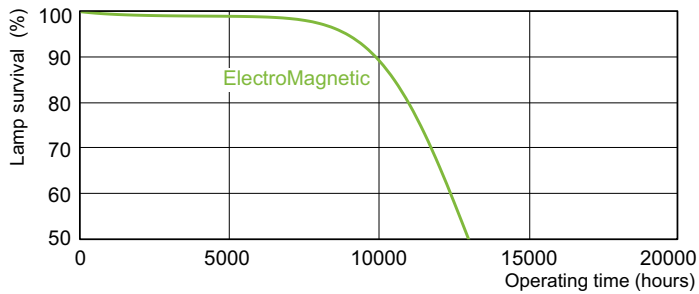

Lifetime

LDLE_TL-DSTD_0001-Life expectancy diagram