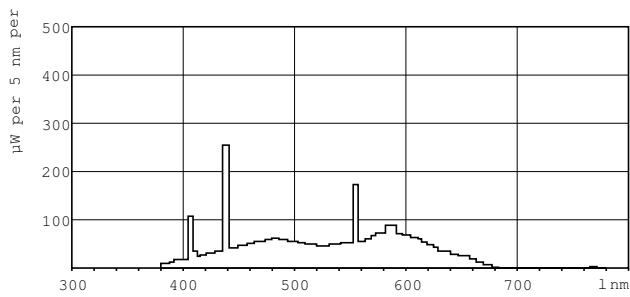

Product data

General Information		Voltage (Nom)	
Cap base	G13 [Medium Bi-Pin Fluorescent]	59 V	
Life to 10% failures (nom.)	10000 h	Controls and Dimming	
Life to 50% failures (nom.)	13000 h	Dimmable	Yes
Light Technical		Approval and Application	
Colour Code	54-765	Energy efficiency label (EEL)	B
Lamp Luminous Flux 25°C EL (Nom)	1050 lm	Mercury (Hg) content (nom.)	8.0 mg
Colour Designation	Cool Daylight	Energy consumption kWh/1,000 hours	22 kWh
Lumen maintenance 10,000 hours (nom.)	75 %	Product Data	
Lumen maintenance 2,000 hours (nom.)	90 %	Full product code	871150070267840
Lumen maintenance 5,000 hours (nom.)	80 %	Order product name	TL-D 18W/54-765 1SL/25
Colour Temperature, horizontal (Nom)	6200 K	EAN/UPC – product	8711500702678
Colour Rendering Index,horiz (Nom)	72	Order code	928048005436
Operating and Electrical		Numerator – quantity per pack	1
Power (Rated) (Nom)	18.0 W	Numerator – packs per outer box	25
Lamp current (nom.)	0.360 A	SAP material	928048005436
		SAP net weight (piece)	0.070 kg

TL-D Standard Colours

ILCOS code

FD-18/62/2A-E-G13

Dimensional drawing

TL-D 18W/54-765

Product	D (max)	A (max)	B (max)	B (min)	C (max)
TL-D 18W/54-765 1SL/25	28 mm	589.8 mm	596.9 mm	594.5 mm	604 mm

Photometric data

LDPB_TL-DSTD_54-765-Spectral power distribution B/W

LDPO_TL-DSTD_54-765-Spectral power distribution Colour

Lifetime

LDLE_TL-DSTD_0001-Life expectancy diagram

LDLE_TL-DSTD_0002-Life expectancy diagram

TL-D Standard Colours