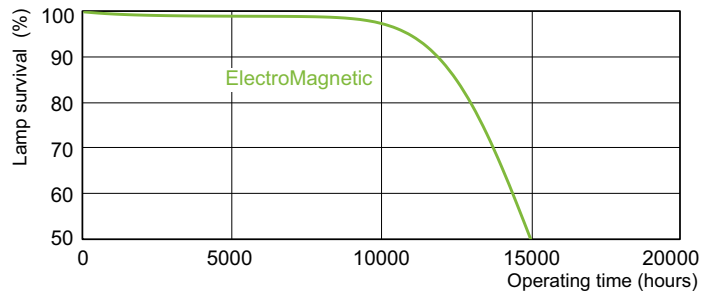

Product data

General Information		Voltage (Nom)	
Cap base	G13 [Medium Bi-Pin Fluorescent]	59 V	
Life to 10% failures (nom.)	10000 h	Controls and Dimming	
Life to 50% failures (nom.)	13000 h	Dimmable	Yes
Light Technical		Approval and Application	
Colour Code	54-765	Energy efficiency label (EEL)	B
Lamp Luminous Flux 25°C EL (Nom)	1050 lm	Mercury (Hg) content (nom.)	8.0 mg
Colour Designation	Cool Daylight	Energy consumption kWh/1,000 hours	22 kWh
Lumen maintenance 10,000 hours (nom.)	75 %	Product Data	
Lumen maintenance 2,000 hours (nom.)	90 %	Full product code	871150070267840
Lumen maintenance 5,000 hours (nom.)	80 %	Order product name	TL-D 18W/54-765 1SL/25
Colour Temperature, horizontal (Nom)	6200 K	EAN/UPC – product	8711500702678
Colour Rendering Index,horiz (Nom)	72	Order code	928048005436
Operating and Electrical		Numerator – quantity per pack	1
Power (Rated) (Nom)	18.0 W	Numerator – packs per outer box	25
Lamp current (nom.)	0.360 A	SAP material	928048005436
		SAP net weight (piece)	0.070 kg

LDPB_TL-DSTD_54-765-Spectral power distribution B/W

LDPO_TL-DSTD_54-765-Spectral power distribution Colour

Lifetime

LDLE_TL-DSTD_0001-Life expectancy diagram

LDLE_TL-DSTD_0002-Life expectancy diagram

TL-D Standard Colours