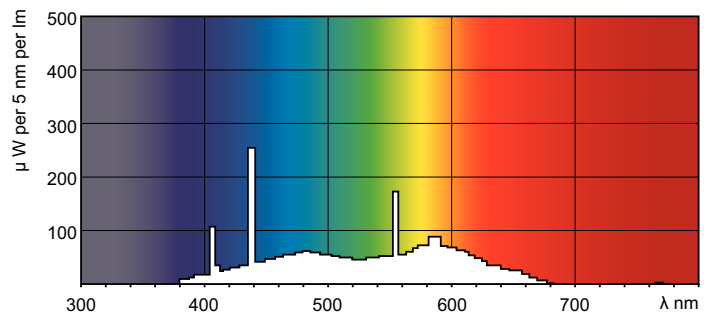

Product data

General Information		Voltage (Nom)	
Cap base	G13 [Medium Bi-Pin Fluorescent]	111 V	
Life to 10% failures (nom.)	10000 h	Controls and Dimming	
Life to 50% failures (nom.)	13000 h	Dimmable	Yes
Light Technical		Mechanical and Housing	
Colour Code	54-765	Bulb shape	T8 [26 mm (T8)]
Lamp Luminous Flux 25°C EL (Nom)	4000 lm	Approval and Application	
Colour Designation	Cool Daylight	Energy efficiency label (EEL)	B
Lumen maintenance 10,000 hours (nom.)	75 %	Mercury (Hg) content (nom.)	8.0 mg
Lumen maintenance 2,000 hours (nom.)	90 %	Energy consumption kWh/1,000 hours	68 kWh
Lumen maintenance 5,000 hours (nom.)	80 %	Product Data	
Colour Temperature, horizontal (Nom)	6200 K	Full product code	871150070275399
Colour Rendering Index,horiz (Nom)	72	Order product name	TL-D 58W/54-765 1SL/25
Operating and Electrical		EAN/UPC – product	8711500702753
Power (Rated) (Nom)	58.5 W	Order code	928049005482
Lamp current (nom.)	0.670 A	SAP numerator – quantity per pack	1

TL-D Standard Colours

Numerator – packs per outer box	25
SAP material	928049005482
SAP net weight (piece)	0.230 kg

ILCOS code	FD-58/62/2A-E-G13
------------	-------------------

Dimensional drawing

TL-D 58W/54-765

Product	D (max)	A (max)	B (max)	B (min)	C (max)
TL-D 58W/54-765	28 mm	1500.0 mm	1507.1 mm	1504.7 mm	1514.2 mm
1SL/25					

Photometric data

LDPB_TL-DSTD_54-765-Spectral power distribution B/W

LDPO_TL-DSTD_54-765-Spectral power distribution Colour