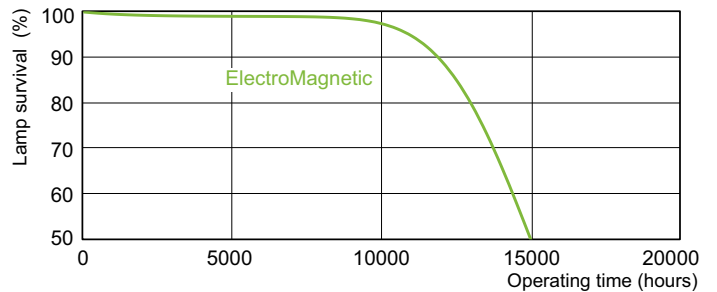

LDLE_TL-DSTD_0002-Life expectancy diagram