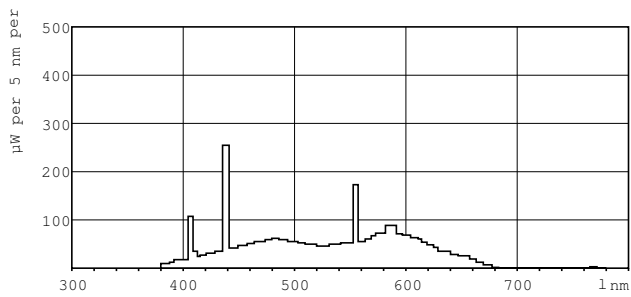

Product data

General Information		Voltage (Nom)	
Cap base	G13 [Medium Bi-Pin Fluorescent]	111 V	
Life to 10% failures (nom.)	10000 h	Controls and Dimming	
Life to 50% failures (nom.)	13000 h	Dimmable	Yes
Light Technical		Mechanical and Housing	
Colour Code	54-765	Bulb shape	T8 [26 mm (T8)]
Lamp Luminous Flux 25°C EL (Nom)	4000 lm	Approval and Application	
Colour Designation	Cool Daylight	Energy efficiency label (EEL)	B
Lumen maintenance 10,000 hours (nom.)	75 %	Mercury (Hg) content (nom.)	8.0 mg
Lumen maintenance 2,000 hours (nom.)	90 %	Energy consumption kWh/1,000 hours	68 kWh
Lumen maintenance 5,000 hours (nom.)	80 %	Product Data	
Colour Temperature, horizontal (Nom)	6200 K	Full product code	871150070275399
Colour Rendering Index,horiz (Nom)	72	Order product name	TL-D 58W/54-765 1SL/25
Operating and Electrical		EAN/UPC – product	8711500702753
Power (Rated) (Nom)	58.5 W	Order code	928049005482
Lamp current (nom.)	0.670 A	SAP numerator – quantity per pack	1

TL-D Standard Colours

Numerator – packs per outer box	25
SAP material	928049005482
SAP net weight (piece)	0.230 kg

ILCOS code	FD-58/62/2A-E-G13
------------	-------------------

Dimensional drawing

TL-D 58W/54-765

Product	D (max)	A (max)	B (max)	B (min)	C (max)
TL-D 58W/54-765	28 mm	1500.0 mm	1507.1 mm	1504.7 mm	1514.2 mm
1SL/25					

Photometric data

LDPB_TL-DSTD_54-765-Spectral power distribution B/W

LDPO_TL-DSTD_54-765-Spectral power distribution Colour