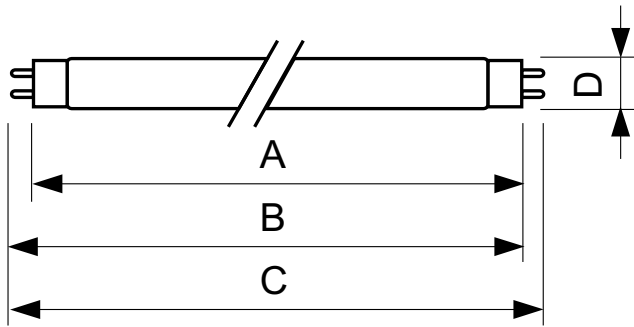

TL-D Standard Colours

TL-D 58W/54-765 1SL/25

Low-pressure mercury discharge lamps with a tubular 26 mm envelope

Warnings and Safety

- A lamp breaking is extremely unlikely to have any impact on your health. If a lamp breaks, ventilate the room for 30 minutes and remove the parts, preferably with gloves. Put them in a sealed plastic bag and take it to your local waste facilities for recycling. Do not use a vacuum cleaner.

Product data

General Information		Voltage (Nom)	
Cap base	G13 [Medium Bi-Pin Fluorescent]	111 V	
Life to 10% failures (nom.)	10000 h	Controls and Dimming	
Life to 50% failures (nom.)	13000 h	Dimmable	Yes
Light Technical		Mechanical and Housing	
Colour Code	54-765	Bulb shape	T8 [26 mm (T8)]
Lamp Luminous Flux 25°C EL (Nom)	4000 lm	Approval and Application	
Colour Designation	Cool Daylight	Energy efficiency label (EEL)	B
Lumen maintenance 10,000 hours (nom.)	75 %	Mercury (Hg) content (nom.)	8.0 mg
Lumen maintenance 2,000 hours (nom.)	90 %	Energy consumption kWh/1,000 hours	68 kWh
Lumen maintenance 5,000 hours (nom.)	80 %	Product Data	
Colour Temperature, horizontal (Nom)	6200 K	Full product code	871150070275399
Colour Rendering Index,horiz (Nom)	72	Order product name	TL-D 58W/54-765 1SL/25
Operating and Electrical		EAN/UPC – product	8711500702753
Power (Rated) (Nom)	58.5 W	Order code	928049005482
Lamp current (nom.)	0.670 A	SAP numerator – quantity per pack	1

TL-D Standard Colours

Numerator – packs per outer box	25
SAP material	928049005482
SAP net weight (piece)	0.230 kg

ILCOS code	FD-58/62/2A-E-G13
------------	-------------------

Dimensional drawing

TL-D 58W/54-765

Product	D (max)	A (max)	B (max)	B (min)	C (max)
TL-D 58W/54-765	28 mm	1500.0 mm	1507.1 mm	1504.7 mm	1514.2 mm
1SL/25					

Photometric data

LDPB_TL-DSTD_54-765-Spectral power distribution B/W

LDPO_TL-DSTD_54-765-Spectral power distribution Colour