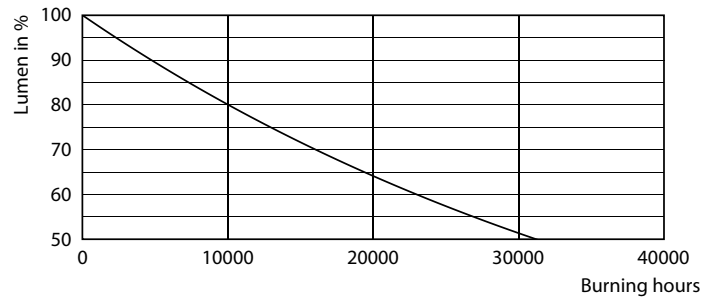

Essential LEDspot PAR

Lifetime

15K LMP