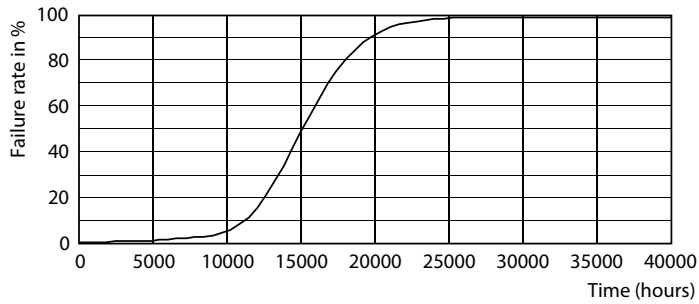

Essential LEDspot PAR

Lifetime

15K LED