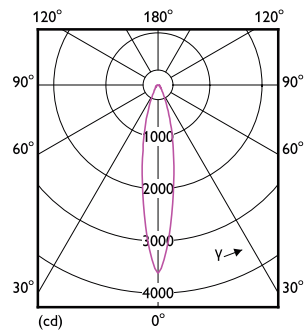

LEDspots Corepro 9W PAR38 E27 827 25D-LDD

© 2022 Philips Lighting B.V. Page 1/1

LEDspots Corepro 9W PAR38 E27 827 25D-ADL