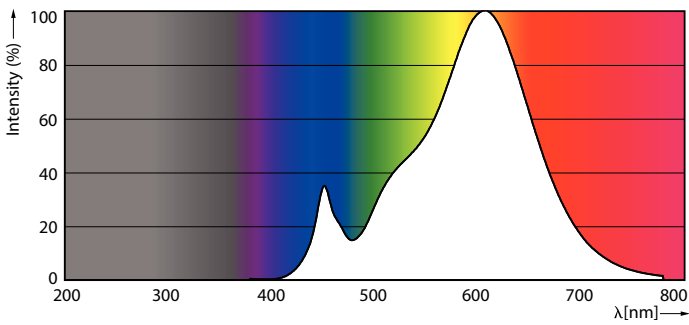

Photometric data

LEDspots Corepro 9W PAR38 E27 827 25D-POC