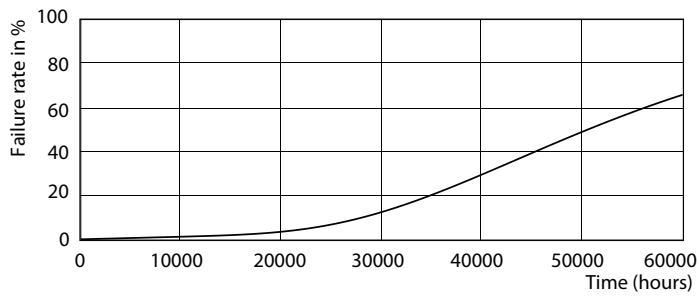

LEDtube 1200mm 26W G5

MASTER LEDtube InstantFit HF T5

Photometric data

SDPO_MLEDGA_0039-Spectral Power distribution

Lifetime

LEDtube 1500mm 36W G5 5600lm

LEDtube 1500mm 36W G5 5600lm

LEDtube 1500mm 36W G5 5600lm