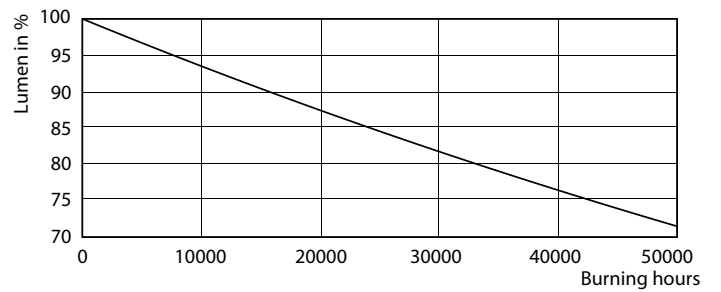

LEDtube 1200mm 26W G5

MASTER LEDtube InstantFit HF T5

Photometric data

SDPO_MLEDGA_0039-Spectral Power distribution

Lifetime

LEDtube 1500mm 36W G5 5600lm

LEDtube 1500mm 36W G5 5600lm

LEDtube 1500mm 36W G5 5600lm