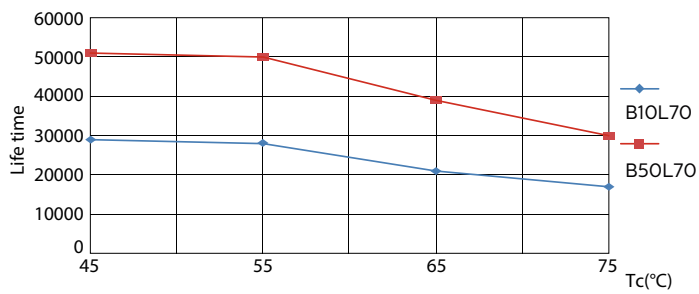

LEDtube 1200mm 26W G5

MASTER LEDtube InstantFit HF T5

Photometric data

SDPO_MLEDGA_0039-Spectral Power distribution

Lifetime

LEDtube 1500mm 36W G5 5600lm

LEDtube 1500mm 36W G5 5600lm

LEDtube 1500mm 36W G5 5600lm