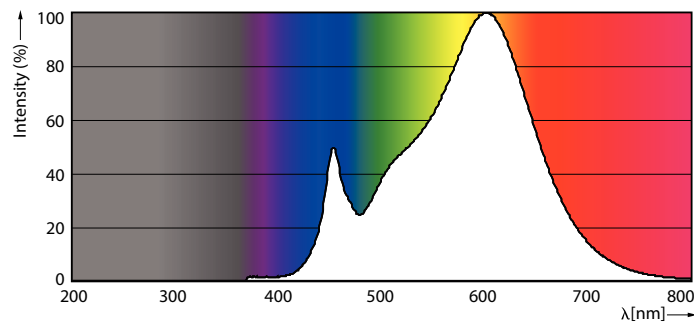

LEDspot MAS 20W E27 PAR30L 830 15D ND

LEDspot MAS 20W E27 PAR30L 830 15D ND