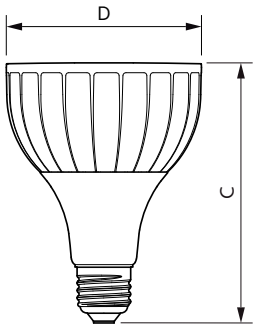

MASTER LEDspot PAR High Lumen

Energy consumption kWh/1,000 hours	20 kWh
Product Data	
Full product code	871869675929500
Order product name	Master LED PAR30L 20W 15D 830
EAN/UPC – product	8718696759295
Order code	929001353808

SAP numerator – quantity per pack	1
Numerator – packs per outer box	6
Material no. (12 NC)	929001353808
SAP net weight (piece)	0.410 kg

Dimensional drawing

PAR30L 220–240V 20–35W 1800lm 3KK E27 ND

Product	D	C
Master LED PAR30L 20W 15D 830	95.5 mm	129 mm