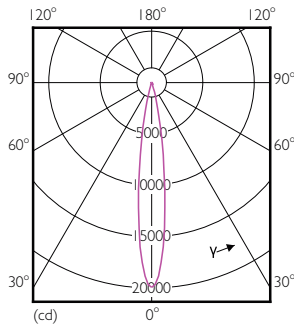

LEDspot MAS 20W E27 PAR30L 830 15D ND