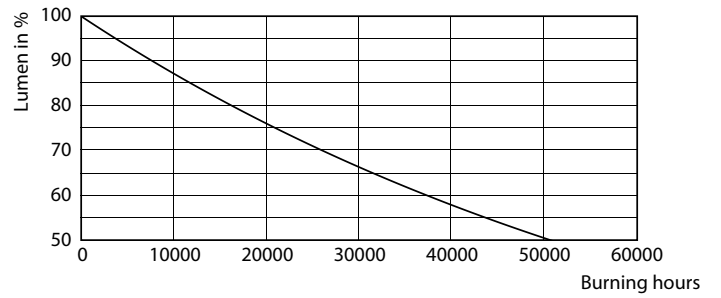

Product data

General Information	
Cap base	E27 [E27]
EU RoHS compliant	Yes
Nominal lifetime (nom.)	25000 h
Switching cycle	50,000X
Technical type	20-35W
Light Technical	
Colour Code	830 [CCT of 3,000 K]
Technical Beam Angle (Nom)	15 °
Lamp Luminous Flux 25°C EL (Nom)	1800 lm
Luminous intensity (nom.)	18000 cd
Colour Designation	White (WH)
Colour Temperature, horizontal (Nom)	3000 K
Lamp Luminous Efficacy EM (Nom)	90.00 lm/W
Colour consistency	<6
Colour Rendering Index,horiz (Nom)	82
LLMF at end of nominal lifetime (nom.)	70 %

Photometric data

LEDspot MAS 20W E27 PAR30L 830 15D ND

LEDspot MAS 20W E27 PAR30L 830 15D ND

LEDspot MAS 20W E27 PAR30L 830 15D ND

MASTER LEDspot PAR High Lumen

Lifetime

LEDspot MAS 37W E27 PAR30L 830 15D ND