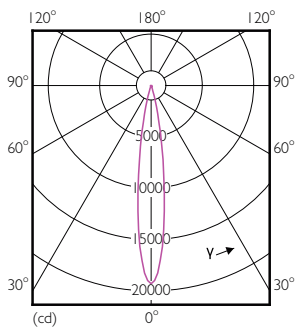

Product data

General information	
Cap base	E27 [E27]
EU RoHS compliant	Yes
Nominal lifetime (nom.)	25000 h
Technical type	20-35W
Light technical	
Colour Code	840 [CCT of 4,000 K]
Technical Beam Angle (Nom)	15 °
Lamp Luminous Flux 25°C EL (Nom)	1850 lm
Colour Designation	Cool White (CW)
Colour Temperature, horizontal (Nom)	4000 K
Lamp Luminous Efficacy EM (Nom)	92.00 lm/W
Colour consistency	<6
Colour Rendering Index,horiz (Nom)	82
LLMF at end of nominal lifetime (nom.)	70 %
Operating and electrical	
Input frequency	50 to 60 Hz
Power (Rated) (Nom)	20 W

Numerator – packs per outer box	6
SAP material	929001353908
Net Weight (Piece)	0.410 kg

Dimensional drawing

Master LED PAR30L 20W 15D 840

Product	D	C
Master LED PAR30L 20W 15D 840	95.5 mm	129 mm

Photometric data