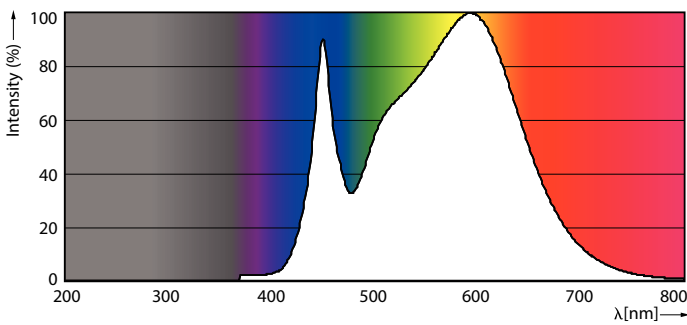

LEDspot PAR30L E27 20W 4000K 15D