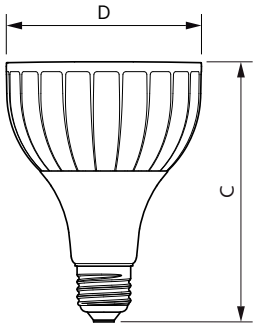

Product data

General information	
Cap base	E27 [E27]
EU RoHS compliant	Yes
Nominal lifetime (nom.)	25000 h
Technical type	20-35W
Light technical	
Colour Code	840 [CCT of 4,000 K]
Technical Beam Angle (Nom)	15 °
Lamp Luminous Flux 25°C EL (Nom)	1850 lm
Colour Designation	Cool White (CW)
Colour Temperature, horizontal (Nom)	4000 K
Lamp Luminous Efficacy EM (Nom)	92.00 lm/W
Colour consistency	<6
Colour Rendering Index,horiz (Nom)	82
LLMF at end of nominal lifetime (nom.)	70 %
Operating and electrical	
Input frequency	50 to 60 Hz
Power (Rated) (Nom)	20 W

Lamp current (nom.)	95 mA
Wattage equivalent	35 W
Starting time (nom.)	0.5 s
Warm-up time to 60% light (nom.)	0.5 s
Power factor (nom.)	0.9
Voltage (Nom)	220-240 V
Temperature	
T-Case maximum (nom.)	67 °C
Controls and dimming	
Dimmable	No
Mechanical and housing	
Bulb shape	PAR30L [PAR 3.75 inch/95mm Long]
Approval and application	
Suitable for accent lighting	Yes
Energy consumption kWh/1,000 hours	20 kWh

Numerator – packs per outer box	6
SAP material	929001353908
Net Weight (Piece)	0.410 kg

Dimensional drawing

Master LED PAR30L 20W 15D 840

Product	D	C
Master LED PAR30L 20W 15D 840	95.5 mm	129 mm

Photometric data