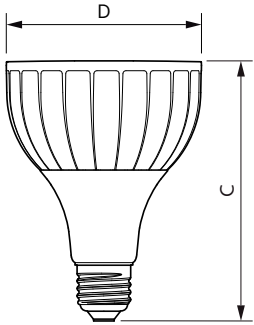

MASTER LEDspot PAR High Lumen

Energy consumption kWh/1,000 hours	32 kWh
Product Data	
Full product code	871869673138300
Order product name	Master LED PAR30L 32W 15D 830
EAN/UPC – product	8718696731383
Order code	929001354308

SAP numerator – quantity per pack	1
Numerator – packs per outer box	6
SAP material	929001354308
SAP net weight (piece)	0.410 kg

Dimensional drawing

Master LED PAR30L 32W 15D 830

Product	D	C
Master LED PAR30L 32W 15D 830	95.5 mm	129 mm