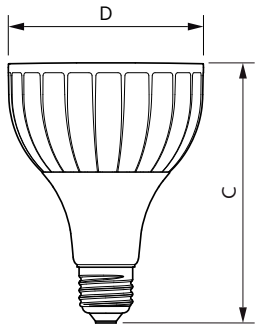

MASTER LEDspot PAR High Lumen

Energy consumption kWh/1,000 hours	32 kWh
Product Data	
Full product code	871869673144400
Order product name	Master LED PAR30L 32W 30D 830
EAN/UPC – product	8718696731444
Order code	929001354708

SAP numerator – quantity per pack	1
Numerator – packs per outer box	6
SAP material	929001354708
SAP net weight (piece)	0.410 kg

Dimensional drawing

Master LED PAR30L 32W 30D 830

Product	D	C
Master LED PAR30L 32W 30D 830	95.5 mm	129 mm