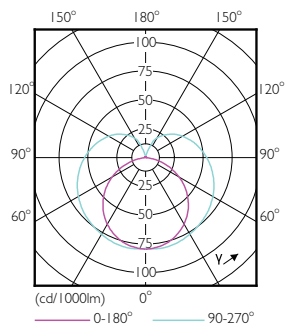

ESSENTIAL LEDtube 16W G5 840 APR

ESSENTIAL LEDtube 16W G5 840 APR