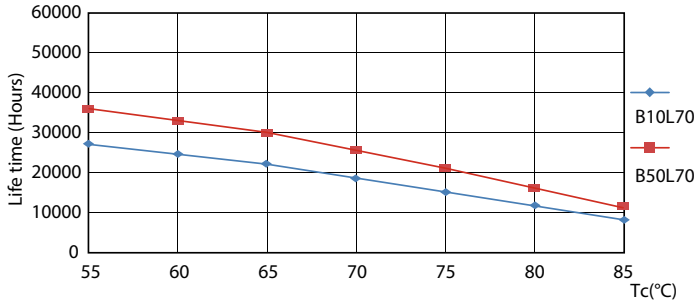

Product data

General Information	
Cap base	G5 [G5]
EU RoHS compliant	Yes
Nominal lifetime (nom.)	30000 h
Switching cycle	50,000X
Light Technical	
Colour Code	840 [CCT of 4,000 K]
Technical Beam Angle (Nom)	200 °
Lamp Luminous Flux 25°C EL (Nom)	2100 lm
Colour Designation	Cool White (CW)
Colour Temperature, horizontal (Nom)	4000 K
Lamp Luminous Efficacy EM (Nom)	131.00 lm/W
Colour consistency	<6
Colour Rendering Index, horiz (Nom)	80
LLMF at end of nominal lifetime (nom.)	70 %
Operating and Electrical	
Input frequency	50 to 60 Hz
Power (Rated) (Nom)	16 W
Lamp current (max.)	178 mA
Lamp current (min.)	77 mA
Starting time (nom.)	0.5 s

Photometric data

ESSENTIAL LEDtube 16W G5 840 APR

ESSENTIAL LEDtube 16W G5 840 APR

ESSENTIAL LEDtube 16W G5 840 APR

Essential LEDtube

Lifetime

ESSENTIAL LEDtube 8-16W G5 830-865 APR

ESSENTIAL LEDtube 8-16W G5 830-865 APR