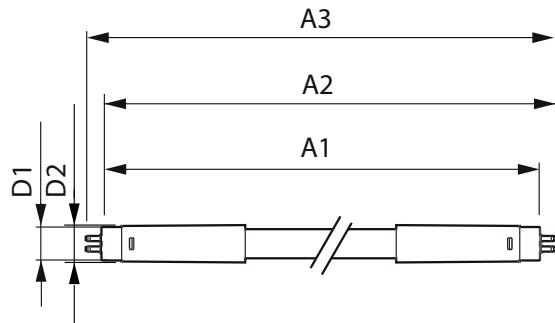

Essential LEDtube

Energy consumption kWh/1,000 hours	16 kWh
Product Data	
Full product code	871869673204500
Order product name	CorePro LEDtube 1200mm 16W840 G5 I APR
EAN/UPC – product	8718696732045
Order code	929001381008

SAP numerator – quantity per pack	1
Numerator – packs per outer box	20
SAP material	929001381008
SAP net weight (piece)	0.120 kg

Dimensional drawing

TLED 1200mm 100-240V 16-28W 4000K

Product	D1	D2	A1	A2	A3
CorePro LEDtube 1200mm 16W840 G5 I APR	15.8 mm	19 mm	1149 mm	1156.1 mm	1163.2 mm

Photometric data