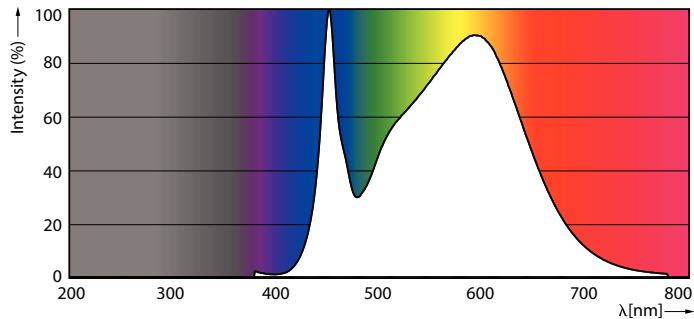

ESSENTIAL LEDtube 16W G5 840 APR