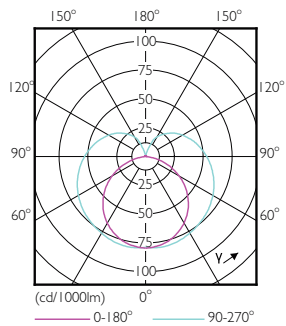

ESSENTIAL LEDtube 16W G5 840 APR

ESSENTIAL LEDtube 16W G5 840 APR