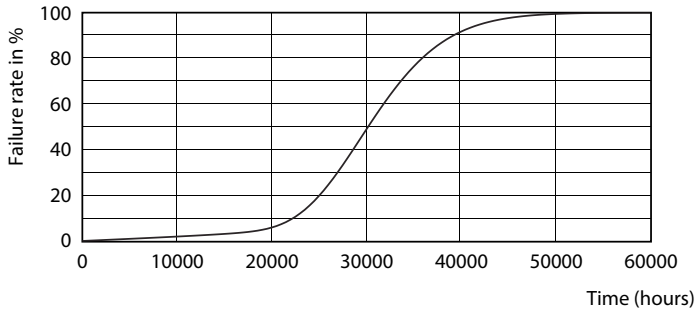

ESSENTIAL LEDtube 16W G5 840 APR

ESSENTIAL LEDtube 16W G5 840 APR

Essential LEDtube

Lifetime

ESSENTIAL LEDtube 8-16W G5 830-865 APR

ESSENTIAL LEDtube 8-16W G5 830-865 APR

ESSENTIAL LEDtube 8-16W G5 830-865 APR