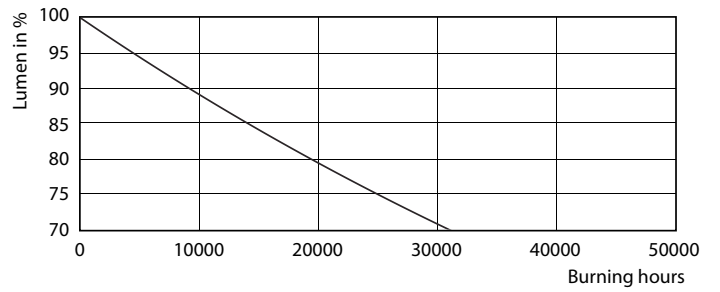

Product data

General Information	
Cap base	G5 [G5]
EU RoHS compliant	Yes
Nominal lifetime (nom.)	30000 h
Switching cycle	50,000X
Light Technical	
Colour Code	865 [CCT of 6,500 K]
Technical Beam Angle (Nom)	200 °
Lamp Luminous Flux 25°C EL (Nom)	2100 lm
Colour Designation	Cool Daylight
Colour Temperature, horizontal (Nom)	6500 K
Lamp Luminous Efficacy EM (Nom)	131.00 lm/W
Colour consistency	<6
Colour Rendering Index, horiz (Nom)	80
LLMF at end of nominal lifetime (nom.)	70 %
Operating and Electrical	
Input frequency	50 to 60 Hz
Power (Rated) (Nom)	16 W
Lamp current (max.)	179 mA
Lamp current (min.)	77 mA
Starting time (nom.)	0.5 s

Photometric data

ESSENTIAL LEDtube 16W G5 865 APR

ESSENTIAL LEDtube 8W G5 865 APR

ESSENTIAL LEDtube 16W G5 840 APR

Essential LEDtube

Lifetime

ESSENTIAL LEDtube 8-16W G5 830-865 APR

ESSENTIAL LEDtube 8-16W G5 830-865 APR