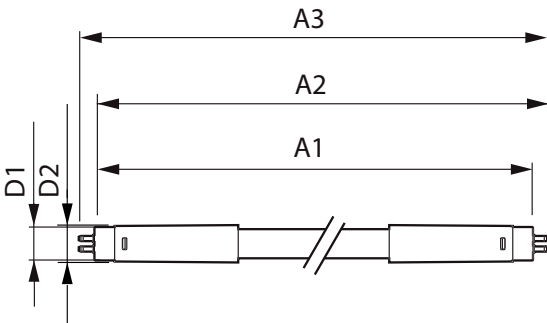

Essential LEDtube

Energy consumption kWh/1,000 hours 16 kWh

Product Data

Full product code	871869673206900
Order product name	CorePro LEDtube 1200mm 16W865 G5 I APR
EAN/UPC – product	8718696732069
Order code	929001381108

SAP numerator – quantity per pack	1
Numerator – packs per outer box	20
SAP material	929001381108
SAP net weight (piece)	0.124 kg

Dimensional drawing

TLED 1200mm 100-240V 16-28W 6500K

Product	D1	D2	A1	A2	A3
CorePro LEDtube 1200mm 16W865 G5 I APR	15.8 mm	19 mm	1149 mm	1156.1 mm	1163.2 mm

Photometric data