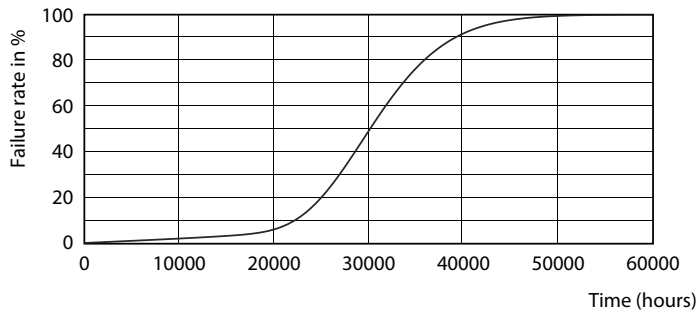

Product data

General Information	
Cap base	G5 [G5]
EU RoHS compliant	Yes
Nominal lifetime (nom.)	30000 h
Switching cycle	50,000X
Light Technical	
Colour Code	865 [CCT of 6,500 K]
Technical Beam Angle (Nom)	200 °
Lamp Luminous Flux 25°C EL (Nom)	2100 lm
Colour Designation	Cool Daylight
Colour Temperature, horizontal (Nom)	6500 K
Lamp Luminous Efficacy EM (Nom)	131.00 lm/W
Colour consistency	<6
Colour Rendering Index, horiz (Nom)	80
LLMF at end of nominal lifetime (nom.)	70 %
Operating and Electrical	
Input frequency	50 to 60 Hz
Power (Rated) (Nom)	16 W
Lamp current (max.)	179 mA
Lamp current (min.)	77 mA
Starting time (nom.)	0.5 s

Photometric data

ESSENTIAL LEDtube 16W G5 865 APR

ESSENTIAL LEDtube 8W G5 865 APR

ESSENTIAL LEDtube 16W G5 840 APR

Essential LEDtube

Lifetime

ESSENTIAL LEDtube 8-16W G5 830-865 APR

ESSENTIAL LEDtube 8-16W G5 830-865 APR