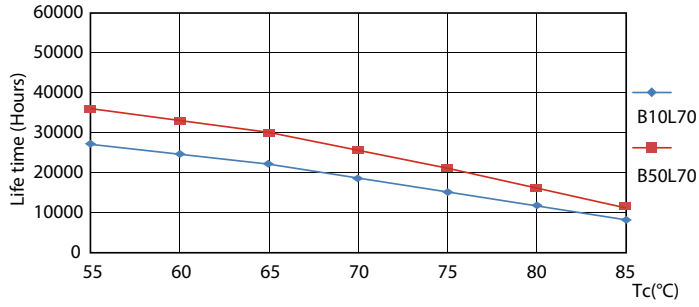

Product data

General Information	
Cap base	G5 [G5]
EU RoHS compliant	Yes
Nominal lifetime (nom.)	30000 h
Switching cycle	50,000X
Light Technical	
Colour Code	865 [CCT of 6,500 K]
Technical Beam Angle (Nom)	200 °
Lamp Luminous Flux 25°C EL (Nom)	2100 lm
Colour Designation	Cool Daylight
Colour Temperature, horizontal (Nom)	6500 K
Lamp Luminous Efficacy EM (Nom)	131.00 lm/W
Colour consistency	<6
Colour Rendering Index, horiz (Nom)	80
LLMF at end of nominal lifetime (nom.)	70 %
Operating and Electrical	
Input frequency	50 to 60 Hz
Power (Rated) (Nom)	16 W
Lamp current (max.)	179 mA
Lamp current (min.)	77 mA
Starting time (nom.)	0.5 s

Photometric data

ESSENTIAL LEDtube 16W G5 865 APR

ESSENTIAL LEDtube 8W G5 865 APR

ESSENTIAL LEDtube 16W G5 840 APR

Essential LEDtube

Lifetime

ESSENTIAL LEDtube 8-16W G5 830-865 APR

ESSENTIAL LEDtube 8-16W G5 830-865 APR