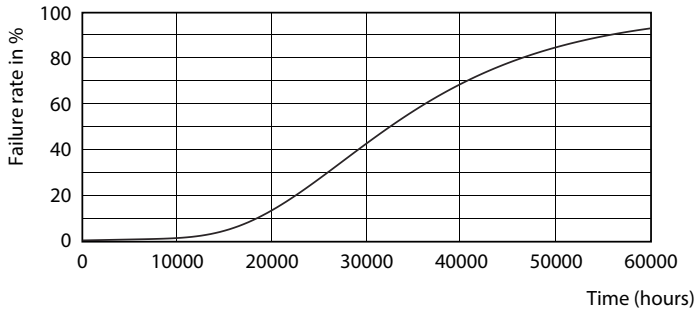

ESSENTIAL LEDtube HO 18W G13 865 T8 AP

ESSENTIAL LEDtube HO 18W G13 865 T8 AP

Essential LEDtube

Lifetime

ESSENTIAL LEDtube HO 18W G13 865 T8 AP

ESSENTIAL LEDtube HO 18W G13 865 T8 AP

ESSENTIAL LEDtube HO 18W G13 865 T8 AP