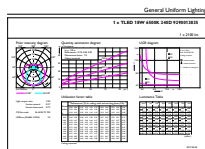

ESSENTIAL LEDtube HO 18W G13 865 T8 AP