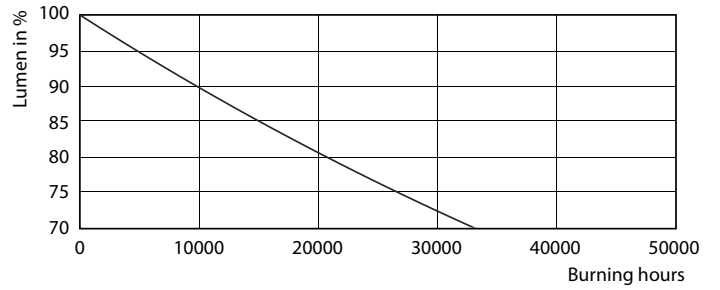

ESSENTIAL LEDtube HO 18W G13 865 T8 AP

ESSENTIAL LEDtube HO 18W G13 865 T8 AP

Essential LEDtube

Lifetime

ESSENTIAL LEDtube HO 18W G13 865 T8 AP

ESSENTIAL LEDtube HO 18W G13 865 T8 AP

ESSENTIAL LEDtube HO 18W G13 865 T8 AP