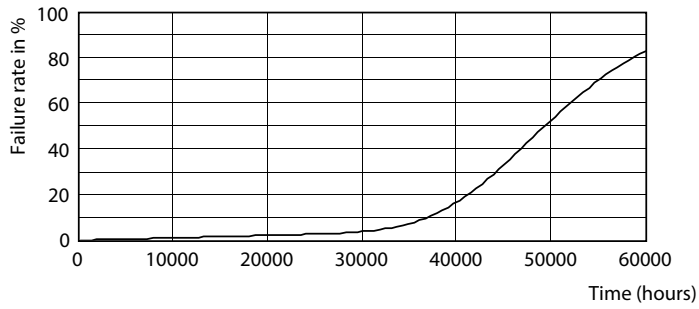

Product data

General Information		Power (Rated) (Nom)	
Cap base	E40 [E40]		55 W
EU RoHS compliant	Yes	Lamp current (nom.)	1000 mA
Nominal lifetime (nom.)	50000 h	Wattage equivalent	100 W
Switching cycle	50,000X	Starting time (nom.)	0.5 s
Technical type	55-100W	Warm-up time to 60% light (nom.)	0.5 s
		Power factor (nom.)	0.9
		Voltage (Nom)	88-98 V
Light Technical		Temperature	
Colour Code	730 [CCT of 3,000 K]	T-Case maximum (nom.)	97 °C
Lamp Luminous Flux 25°C EL (Nom)	8400 lm		
Colour Designation	White (WH)	Controls and Dimming	
Colour Temperature, horizontal (Nom)	3000 K	Dimmable	No
Lamp Luminous Efficacy EM (Nom)	152.00 lm/W	Mechanical and Housing	
Colour consistency	<6	Lamp Finish	Clear
Colour Rendering Index,horiz (Nom)	70	Approval and Application	
LLMF at end of nominal lifetime (nom.)	70 %	Energy efficiency label (EEL)	A++
Operating and Electrical			
Input frequency	50 Hz		

Photometric data

LEDTrueForce SON-T 85klm E40 730

LEDTrueForce SON-T E40 55W

LEDTrueForce SON-T 85klm E40 730

TrueForce LED Public (Road – SON)

Lifetime

LEDTrueForce SON-T E40

LEDTrueForce SON-T E40