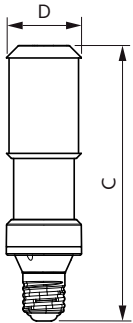

Product data

General Information		Power (Rated) (Nom)	
Cap base	E40 [E40]		55 W
EU RoHS compliant	Yes	Lamp current (nom.)	1000 mA
Nominal lifetime (nom.)	50000 h	Wattage equivalent	100 W
Switching cycle	50,000X	Starting time (nom.)	0.5 s
Technical type	55-100W	Warm-up time to 60% light (nom.)	0.5 s
		Power factor (nom.)	0.9
		Voltage (Nom)	88-98 V
Light Technical		Temperature	
Colour Code	730 [CCT of 3,000 K]	T-Case maximum (nom.)	97 °C
Lamp Luminous Flux 25°C EL (Nom)	8400 lm		
Colour Designation	White (WH)	Controls and Dimming	
Colour Temperature, horizontal (Nom)	3000 K	Dimmable	No
Lamp Luminous Efficacy EM (Nom)	152.00 lm/W	Mechanical and Housing	
Colour consistency	<6	Lamp Finish	Clear
Colour Rendering Index,horiz (Nom)	70	Approval and Application	
LLMF at end of nominal lifetime (nom.)	70 %	Energy efficiency label (EEL)	A++
Operating and Electrical			
Input frequency	50 Hz		

TrueForce LED Public (Road – SON)

Energy consumption kWh/1,000 hours	61 kWh
Product Data	
Full product code	871869963904400
Order product name	TrueForce LED Road 84-55W E40 730
EAN/UPC – product	8718699639044
Order code	929002007402

SAP numerator – quantity per pack	1
Numerator – packs per outer box	6
SAP material	929002007402
SAP net weight (piece)	0.432 kg

Dimensional drawing

TForce LED SON-T ND 8.5klm E40 730 CL

Product	D	C
TrueForce LED Road 84-55W E40 730	71 mm	262 mm