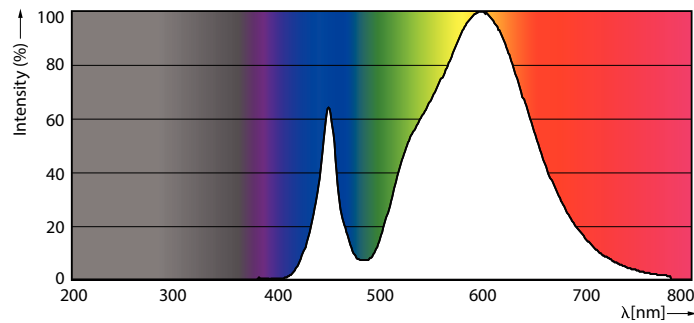

TrueForce LED Public (Road – SON)

Energy consumption kWh/1,000 hours	61 kWh
Product Data	
Full product code	871869963904400
Order product name	TrueForce LED Road 84-55W E40 730
EAN/UPC – product	8718699639044
Order code	929002007402

SAP numerator – quantity per pack	1
Numerator – packs per outer box	6
SAP material	929002007402
SAP net weight (piece)	0.432 kg

Dimensional drawing

Product	D	C
TrueForce LED Road 84-55W E40 730	71 mm	262 mm

Photometric data

LEDTrueForce SON-T 85klm E40 730