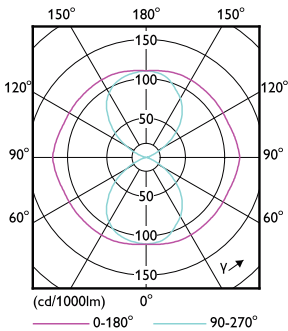

Product data

General Information		Power (Rated) (Nom)	
Cap base	E40 [E40]		55 W
EU RoHS compliant	Yes	Lamp current (nom.)	1000 mA
Nominal lifetime (nom.)	50000 h	Wattage equivalent	100 W
Switching cycle	50,000X	Starting time (nom.)	0.5 s
Technical type	55-100W	Warm-up time to 60% light (nom.)	0.5 s
		Power factor (nom.)	0.9
		Voltage (Nom)	88-98 V
Light Technical		Temperature	
Colour Code	730 [CCT of 3,000 K]	T-Case maximum (nom.)	97 °C
Lamp Luminous Flux 25°C EL (Nom)	8400 lm		
Colour Designation	White (WH)	Controls and Dimming	
Colour Temperature, horizontal (Nom)	3000 K	Dimmable	No
Lamp Luminous Efficacy EM (Nom)	152.00 lm/W	Mechanical and Housing	
Colour consistency	<6	Lamp Finish	Clear
Colour Rendering Index,horiz (Nom)	70	Approval and Application	
LLMF at end of nominal lifetime (nom.)	70 %	Energy efficiency label (EEL)	A++
Operating and Electrical			
Input frequency	50 Hz		

SAP numerator – quantity per pack	1
Numerator – packs per outer box	6
SAP material	929002007402
SAP net weight (piece)	0.432 kg

Dimensional drawing

TForce LED SON-T ND 8.5klm E40 730 CL

Product	D	C
TrueForce LED Road 84-55W E40 730	71 mm	262 mm

Photometric data

LEDTrueForce SON-T 85klm E40 730

LEDTrueForce SON-T E40 55W

LEDTrueForce SON-T 85klm E40 730

TrueForce LED Public (Road – SON)

Lifetime

LEDTrueForce SON-T E40

LEDTrueForce SON-T E40