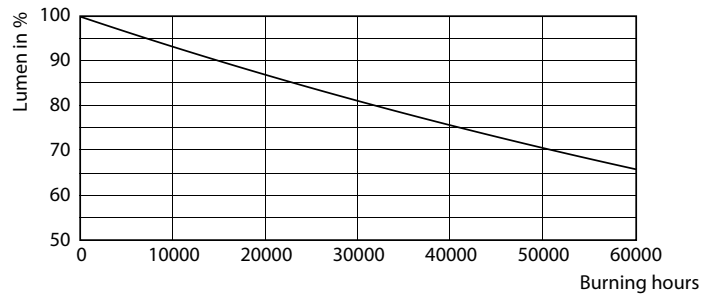

Product data

General Information		Power (Rated) (Nom)	
Cap base	E40 [E40]		55 W
EU RoHS compliant	Yes	Lamp current (nom.)	1000 mA
Nominal lifetime (nom.)	50000 h	Wattage equivalent	100 W
Switching cycle	50,000X	Starting time (nom.)	0.5 s
Technical type	55-100W	Warm-up time to 60% light (nom.)	0.5 s
		Power factor (nom.)	0.9
		Voltage (Nom)	88-98 V
Light Technical		Temperature	
Colour Code	730 [CCT of 3,000 K]	T-Case maximum (nom.)	97 °C
Lamp Luminous Flux 25°C EL (Nom)	8400 lm		
Colour Designation	White (WH)	Controls and Dimming	
Colour Temperature, horizontal (Nom)	3000 K	Dimmable	No
Lamp Luminous Efficacy EM (Nom)	152.00 lm/W	Mechanical and Housing	
Colour consistency	<6	Lamp Finish	Clear
Colour Rendering Index,horiz (Nom)	70	Approval and Application	
LLMF at end of nominal lifetime (nom.)	70 %	Energy efficiency label (EEL)	A++
Operating and Electrical			
Input frequency	50 Hz		

Photometric data

LEDTrueForce SON-T 85klm E40 730

LEDTrueForce SON-T E40 55W

LEDTrueForce SON-T 85klm E40 730

TrueForce LED Public (Road – SON)

Lifetime

LEDTrueForce SON-T E40

LEDTrueForce SON-T E40