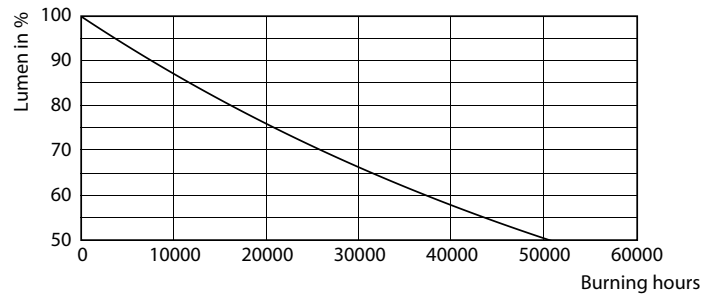

LEDspots LMP 25K