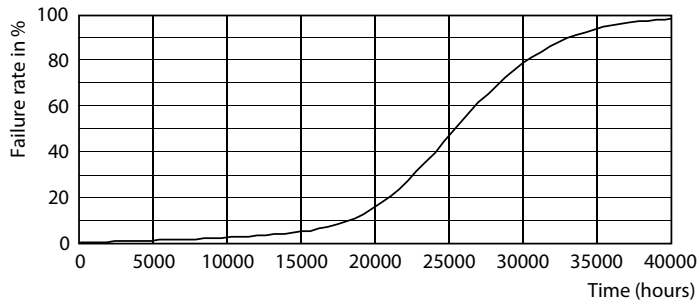

Lifetime

LEDspots LED 25K