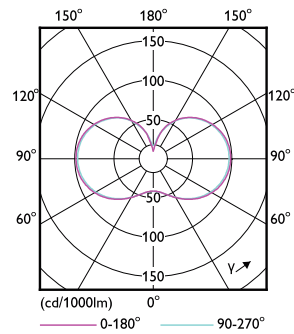

Product data

General Information		Colour Rendering Index,horiz (Nom)	
Cap base	E27 [E27]		80
EU RoHS compliant	Yes	LLMF at end of nominal lifetime (nom.)	0.7 %
Nominal lifetime (nom.)	25000 h	Operating and Electrical	
Switching cycle	15,000X	Input frequency	50 to 60 Hz
Technical type	13-50W	Power (Rated) (Nom)	13 W
	Sphere	Lamp current (nom.)	130 mA
		Wattage equivalent	50 W
		Starting time (nom.)	0.5 s
		Warm-up time to 60% light (nom.)	0.5 s
		Power factor (nom.)	0.5
		Voltage (Nom)	220-240 V
		Temperature	
		T-Case maximum (nom.)	62 °C
Light Technical			
Colour Code	830 [CCT of 3,000 K]		
Technical Beam Angle (Nom)	300 °		
Lamp Luminous Flux 25°C EL (Nom)	2000 lm		
Lamp Luminous Flux (Nom)	2000 lm		
Colour Designation	White (WH)		
Colour Temperature, horizontal (Nom)	3000 K		
Lamp Luminous Efficacy EM (Nom)	153.00 lm/W		
Colour consistency	<6		

Dimensional drawing

TForce 13.5W 2000lm 3000K E27 ND

Product	D	C
TForce Core LED HPL 13W E27 830 FR	75 mm	180 mm

Photometric data

LEDTForce 13W ED75 E27 830

LEDTForce ED75 E27

Trueforce CorePro LED HPL

Photometric data