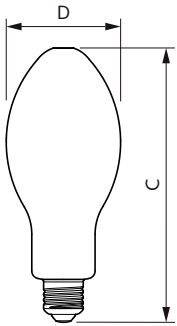

Trueforce CorePro LED HPL

Controls and Dimming

Dimmable	No

Mechanical and Housing

Lamp Finish	Frosted
Bulb shape	ED75 [ED 75mm]

Approval and Application

Energy Efficiency Class	D
Energy consumption kWh/1,000 hours	13 kWh
	403618

Product Data

Full product code	871869975025100
Order product name	TForce Core LED HPL 13W E27 830 FR
EAN/UPC – product	8718699750251
Order code	929002349702
SAP numerator – quantity per pack	1
Numerator – packs per outer box	6
SAP material	929002349702
SAP net weight (piece)	0.130 kg

Dimensional drawing

TForce 13.5W 2000lm 3000K E27 ND