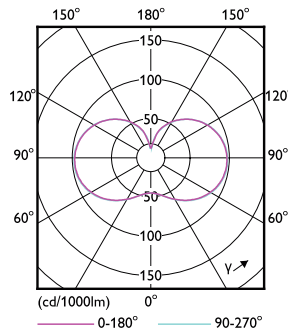

Dimensional drawing

TForce 30W 4000lm 4000K E27 ND

Product	D	C
TForce Core LED HPL 26W E27 840 FR	90 mm	245 mm

Photometric data

LEDTForce 26W ED90 E27 840

LEDTForce ED90 E27

HPL LED Trueforce CorePro

Photometric data