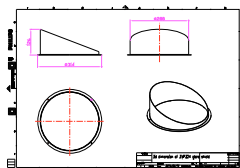

UniFlood C

Dimensional drawing

ZVP324 glare shield(6 pcs)