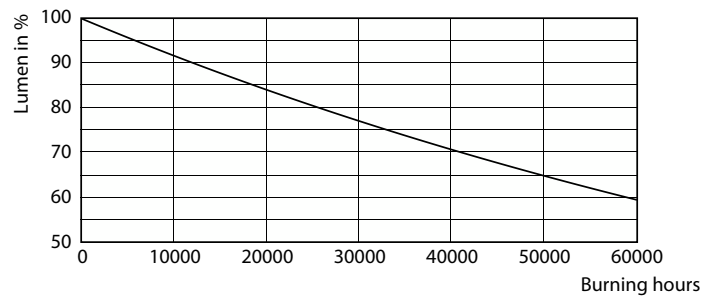

### Product data

General information		Colour consistency	
Cap base	G53 [ G53]	Colour consistency	<4
EU RoHS compliant	Yes	Colour Rendering Index,horiz (Nom)	97
Nominal lifetime (nom.)	40000 h	LLMF at end of nominal lifetime (nom.)	70 %
Technical type	15-75W	<b>Operating and electrical</b>	
<b>Light technical</b>		Input frequency	- Hz
Colour Code	927 [ CCT of 2,700 K]	Power (Rated) (Nom)	15 W
Technical Beam Angle (Nom)	40 °	Lamp current (nom.)	1800 mA
Lamp Luminous Flux 25°C EL (Nom)	950 lm	Wattage equivalent	75 W
Luminous intensity (nom.)	1400 cd	Starting time (nom.)	0.5 s
Colour Designation	Warm white (WW)	Warm-up time to 60% light (nom.)	0.5 s
Colour Temperature, horizontal (Nom)	2700 K	Power factor (nom.)	0.7
Lamp Luminous Efficacy EM (Nom)	63.00 lm/W	Voltage (Nom)	ac electronic 12 V

## Photometric data

LEDspots 75W G53 AR111 927 40D

## Lifetime

Life Expectancy Diagram

Lumen Maintenance Diagram