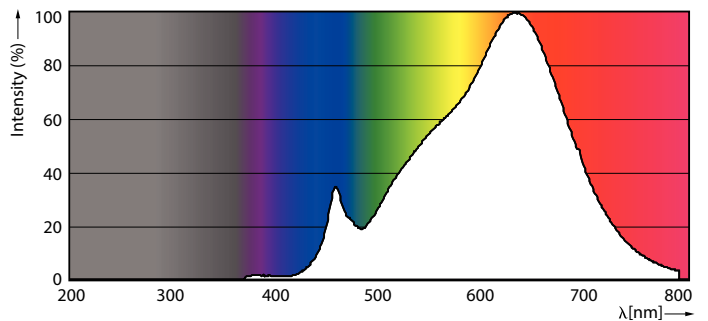

LEDspots 75W G53 AR111 927