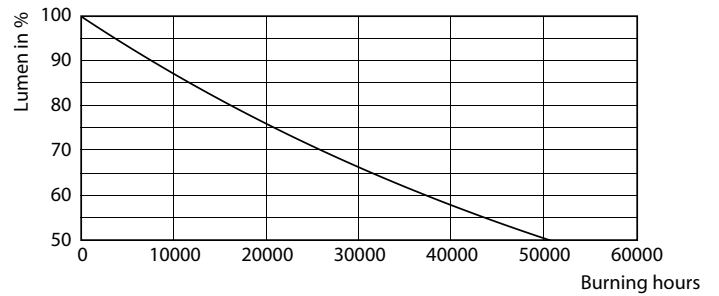

LEDspots LMP 25K