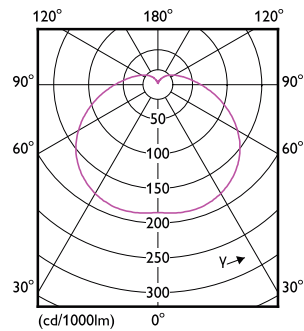

LEDTrueForce Core HB 65W Tshape E40 865

LEDTrueForce Core HB 65W Tshape E40