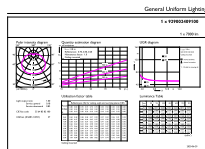

Photometric data

LEDTrueForce Core HB 65W Tshape E40 865

LEDTrueForce Core HB 65W Tshape E40