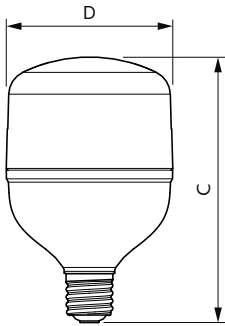

TrueForce Core LED Industrial and Retail (Highbay – HPI/SON/HPL)

Voltage (Nom)	220-240 V
Temperature	
T-Case maximum (nom.)	85 °C
Controls and Dimming	
Dimmable	No
Mechanical and Housing	
Lamp Finish	Frosted
Bulb shape	T-shape
Approval and Application	
Energy consumption kWh/1,000 hours	65 kWh

Product Data	
Full product code	871869978075300
Order product name	TrueForce Core HB 65W E40 865 GN3
EAN/UPC – product	8718699780753
Order code	929002409108
SAP numerator – quantity per pack	1
Numerator – packs per outer box	4
SAP material	929002409108
SAP net weight (piece)	0.290 kg

Dimensional drawing

Tforce HB Non-CE GIII 7000lm E40 865 25K

Product	D	C
TrueForce Core HB 65W E40 865 GN3	140 mm	224 mm