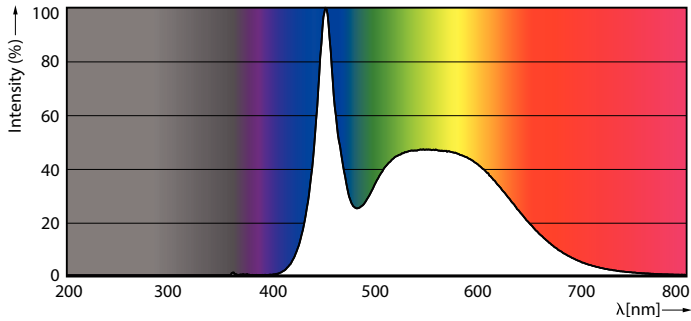

TrueForce Core LED Industrial and Retail (Highbay – HPI/SON/HPL)

Photometric data

LEDTForce Core HB 65W Tshape E40 865