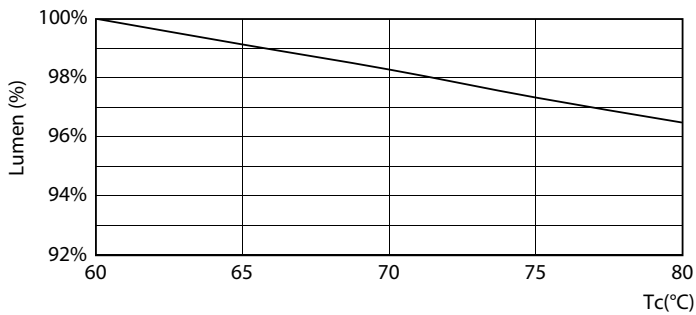

Lifetime

LEDtube MAS 21,7W 70K LumenVsTc