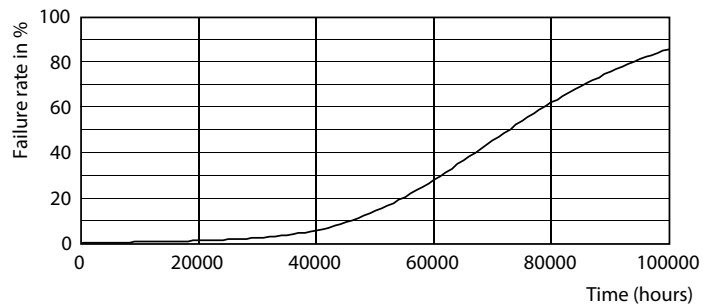

LEDtube_70K-LED