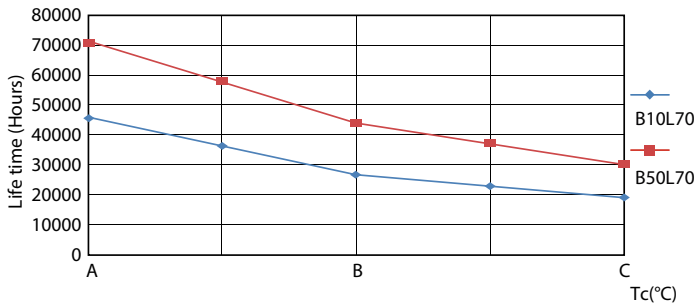

LEDtube_70K_LifetimeVsTc-LED