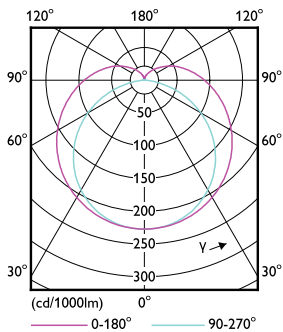

Warnings and Safety

• -

Product data

General Information		LLMF at end of nominal lifetime (nom.) 70 %	
Cap base	G13 ROT (Rotating) [Medium Bi-Pin Fluorescent]		
EU RoHS compliant	Yes		
Nominal lifetime (nom.)	70000 h		
Switching cycle	200,000X Sphere		
Light Technical		Operating and Electrical	
Colour Code	840 [CCT of 4,000 K]	Input frequency	50 to 60 Hz
Technical Beam Angle (Nom)	160 °	Power (Rated) (Nom)	21.7 W
Lamp Luminous Flux 25°C EL (Nom)	3700 lm	Lamp current (max.)	108 mA
Colour Designation	Cool White (CW)	Lamp current (min.)	89 mA
Colour Temperature, horizontal (Nom)	4000 K	Starting time (nom.)	0.5 s
Lamp Luminous Efficacy EM (Nom)	170.00 lm/W	Warm-up time to 60% light (nom.)	0.5 s
Colour consistency	<6	Power factor (nom.)	0.9
Colour Rendering Index,horiz (Nom)	80	Voltage (Nom)	220-240 V
		Temperature	
		T-ambient (max.)	45 °C
		T-ambient (min.)	-20 °C
		T storage (max.)	65 °C
		T storage (min.)	-40 °C

MASTER LEDtube EM/Mains

T-Case maximum (nom.)	60 °C
Controls and Dimming	
Dimmable	No
Mechanical and Housing	
Lamp Finish	Frosted
Bulb material	Plastic
Product length	1500 mm
Bulb shape	Tube, double-ended
Approval and Application	
Energy Efficiency Class	C
Energy-saving product	Yes
Approval marks	RoHS compliance CE marking KEMA Keur certificate

Dimensional drawing

TLED T8 220-240V 21.8-58W 3700lm 4000K

Product	D1	D2	A1	A2	A3
MASTER LEDtube 1500mm UO 21.7W 840 T8	25.8 mm	28 mm	1498.8 mm	1505.9 mm	1513 mm

Photometric data

LEDtube MAS 14,7W G13 2300lm