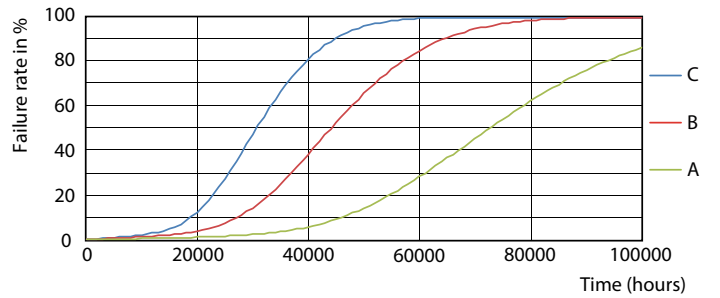

LEDtube_70K_FailureRate-LED