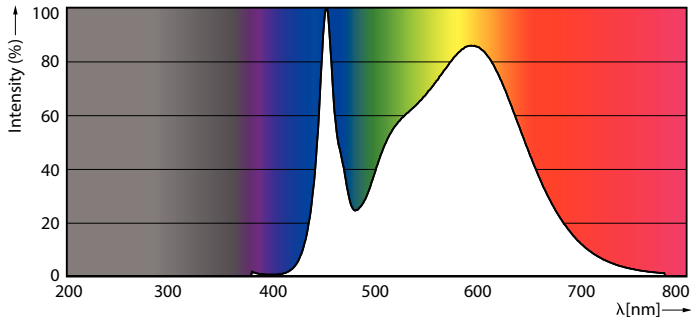

MASTER LEDtube EM/Mains

Photometric data

LEDtube MAS 21,7W G13 3700lm 840