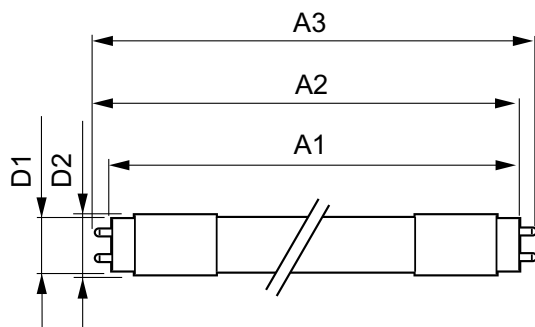

Warnings and Safety

• -

Product data

General Information		LLMF at end of nominal lifetime (nom.) 70 %	
Cap base	G13 ROT (Rotating) [Medium Bi-Pin Fluorescent]		
EU RoHS compliant	Yes		
Nominal lifetime (nom.)	70000 h		
Switching cycle	200,000X Sphere		
Light Technical		Operating and Electrical	
Colour Code	840 [CCT of 4,000 K]	Input frequency	50 to 60 Hz
Technical Beam Angle (Nom)	160 °	Power (Rated) (Nom)	21.7 W
Lamp Luminous Flux 25°C EL (Nom)	3700 lm	Lamp current (max.)	108 mA
Colour Designation	Cool White (CW)	Lamp current (min.)	89 mA
Colour Temperature, horizontal (Nom)	4000 K	Starting time (nom.)	0.5 s
Lamp Luminous Efficacy EM (Nom)	170.00 lm/W	Warm-up time to 60% light (nom.)	0.5 s
Colour consistency	<6	Power factor (nom.)	0.9
Colour Rendering Index,horiz (Nom)	80	Voltage (Nom)	220-240 V
		Temperature	
		T-ambient (max.)	45 °C
		T-ambient (min.)	-20 °C
		T storage (max.)	65 °C
		T storage (min.)	-40 °C

MASTER LEDtube EM/Mains

T-Case maximum (nom.)	60 °C
Controls and Dimming	
Dimmable	No
Mechanical and Housing	
Lamp Finish	Frosted
Bulb material	Plastic
Product length	1500 mm
Bulb shape	Tube, double-ended
Approval and Application	
Energy Efficiency Class	C
Energy-saving product	Yes
Approval marks	RoHS compliance CE marking KEMA Keur certificate

Energy consumption kWh/1,000 hours	22 kWh
	403547
Product Data	
Full product code	871951431664500
Order product name	MASTER LEDtube 1500mm UO 21.7W 840 T8
EAN/UPC – product	8719514316645
Order code	929002998602
SAP numerator – quantity per pack	1
Numerator – packs per outer box	10
SAP material	929002998602
SAP net weight (piece)	0.450 kg

Dimensional drawing

TLED T8 220-240V 21.8-58W 3700lm 4000K

Product	D1	D2	A1	A2	A3
MASTER LEDtube 1500mm UO 21.7W 840 T8	25.8 mm	28 mm	1498.8 mm	1505.9 mm	1513 mm

Photometric data

LEDtube MAS 14,7W G13 2300lm