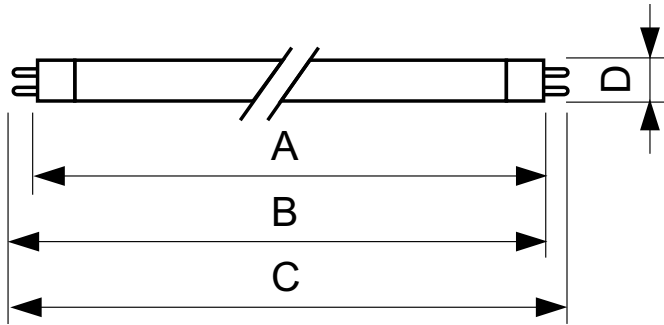

Dimensional drawing

Product	D (max)	A (max)	B (max)	B (min)	C (max)
TL5 Essential 28W/840 1SL/40	17,0 mm	1149,0 mm	1156,1 mm	1153,7 mm	1163,2 mm
TL5 Essential 14W/865 1SL/40	17,0 mm	549,0 mm	556,1 mm	553,7 mm	563,2 mm
TL5 Essential 21W/830 1SL/40	17,0 mm	849,0 mm	856,1 mm	853,7 mm	863,2 mm
TL5 Essential 21W/840 1SL/40	17,0 mm	849,0 mm	856,1 mm	853,7 mm	863,2 mm
TL5 Essential 28W/830 1SL/40	17,0 mm	1149,0 mm	1156,1 mm	1153,7 mm	1163,2 mm
TL5 Essential 14W/840 1SL/40	17,0 mm	549,0 mm	556,1 mm	553,7 mm	563,2 mm
TL5 Essential 14W/830 1SL/40	17,0 mm	549,0 mm	556,1 mm	553,7 mm	563,2 mm
TL5 Essential 28W/865 1SL/40	17,0 mm	1149,0 mm	1156,1 mm	1153,7 mm	1163,2 mm
TL5 Essential 21W/865 1SL/40	17,0 mm	849,0 mm	856,1 mm	853,7 mm	863,2 mm