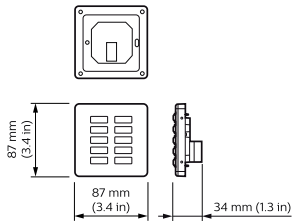

Dynalite User Interface

Dimensional drawing

Dynalite User Interfaces